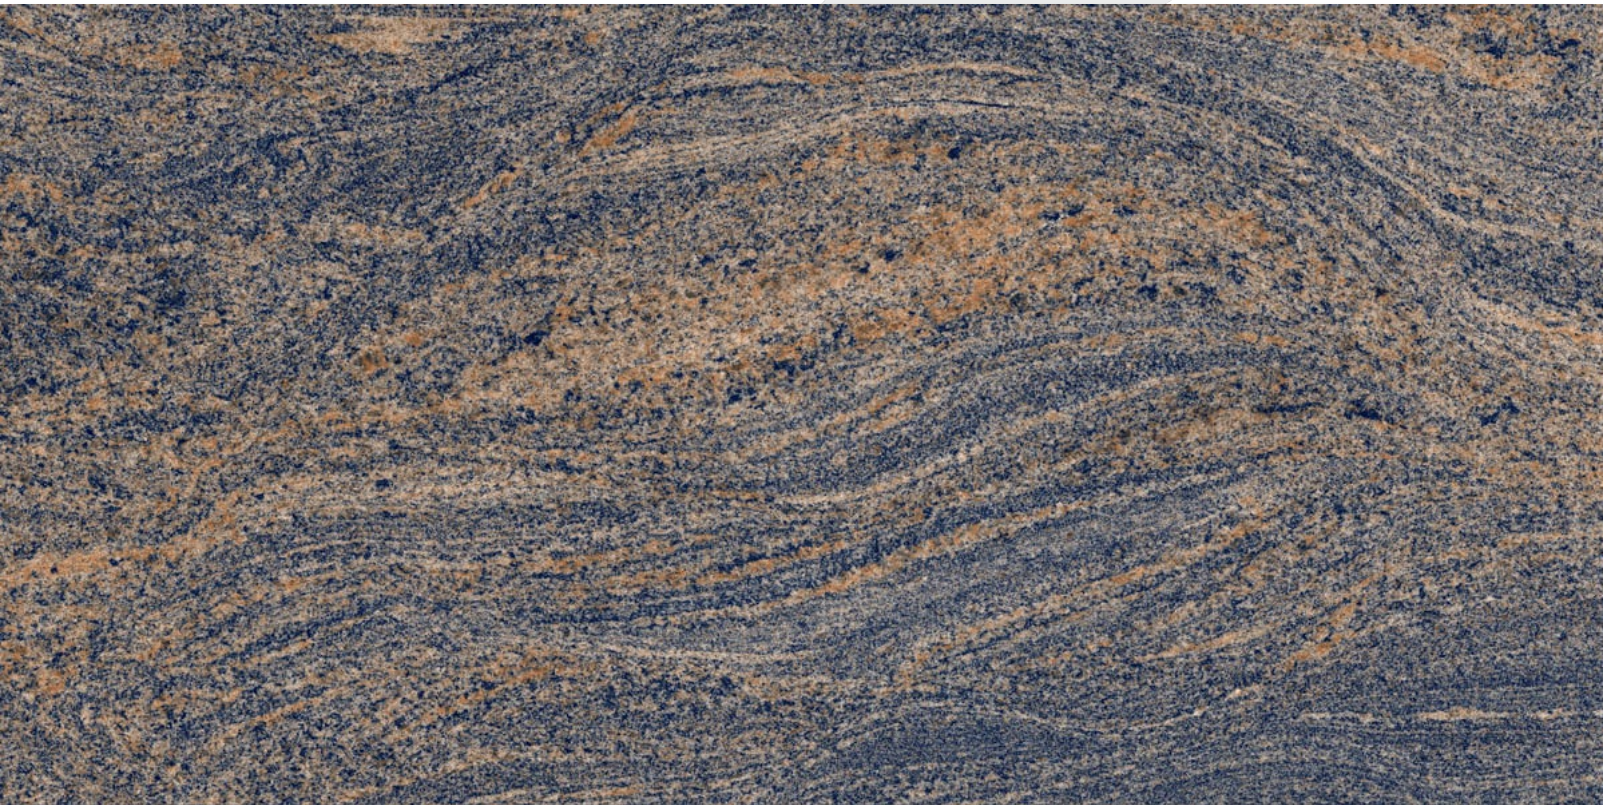

PARADISE MULTI

Size
600 X 1200 MM

Finish
Glossy

Random
3