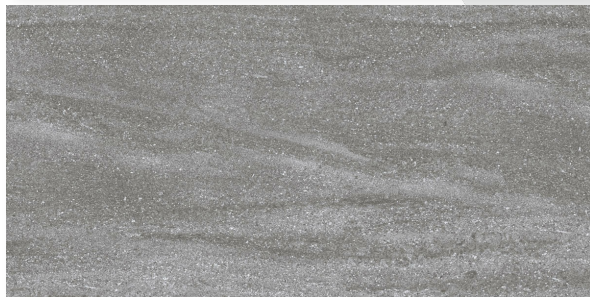

GRANITE GRIS

Size
600 X 1200 MM

Finish
Glossy

Random
3