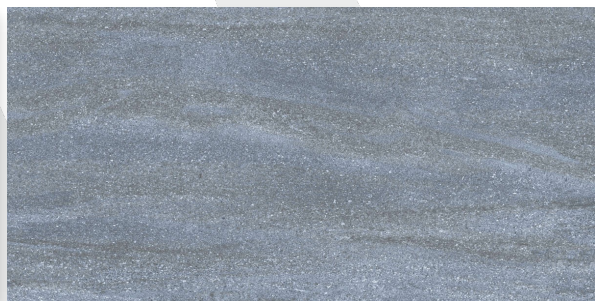

ROCTON
HOTEL

GRANITE AZUL

GRANITE AZUL

Size
600 X 1200 MM

Finish
Glossy

Random
3

GRANITE BIANCO

GRANITE BIANCO