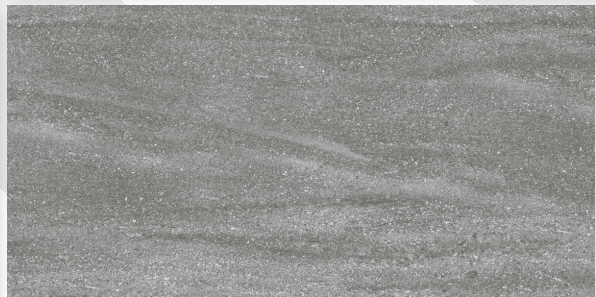

GRANITE GRIS

Size
600 X 1200 MM

Finish
Glossy

Random
3