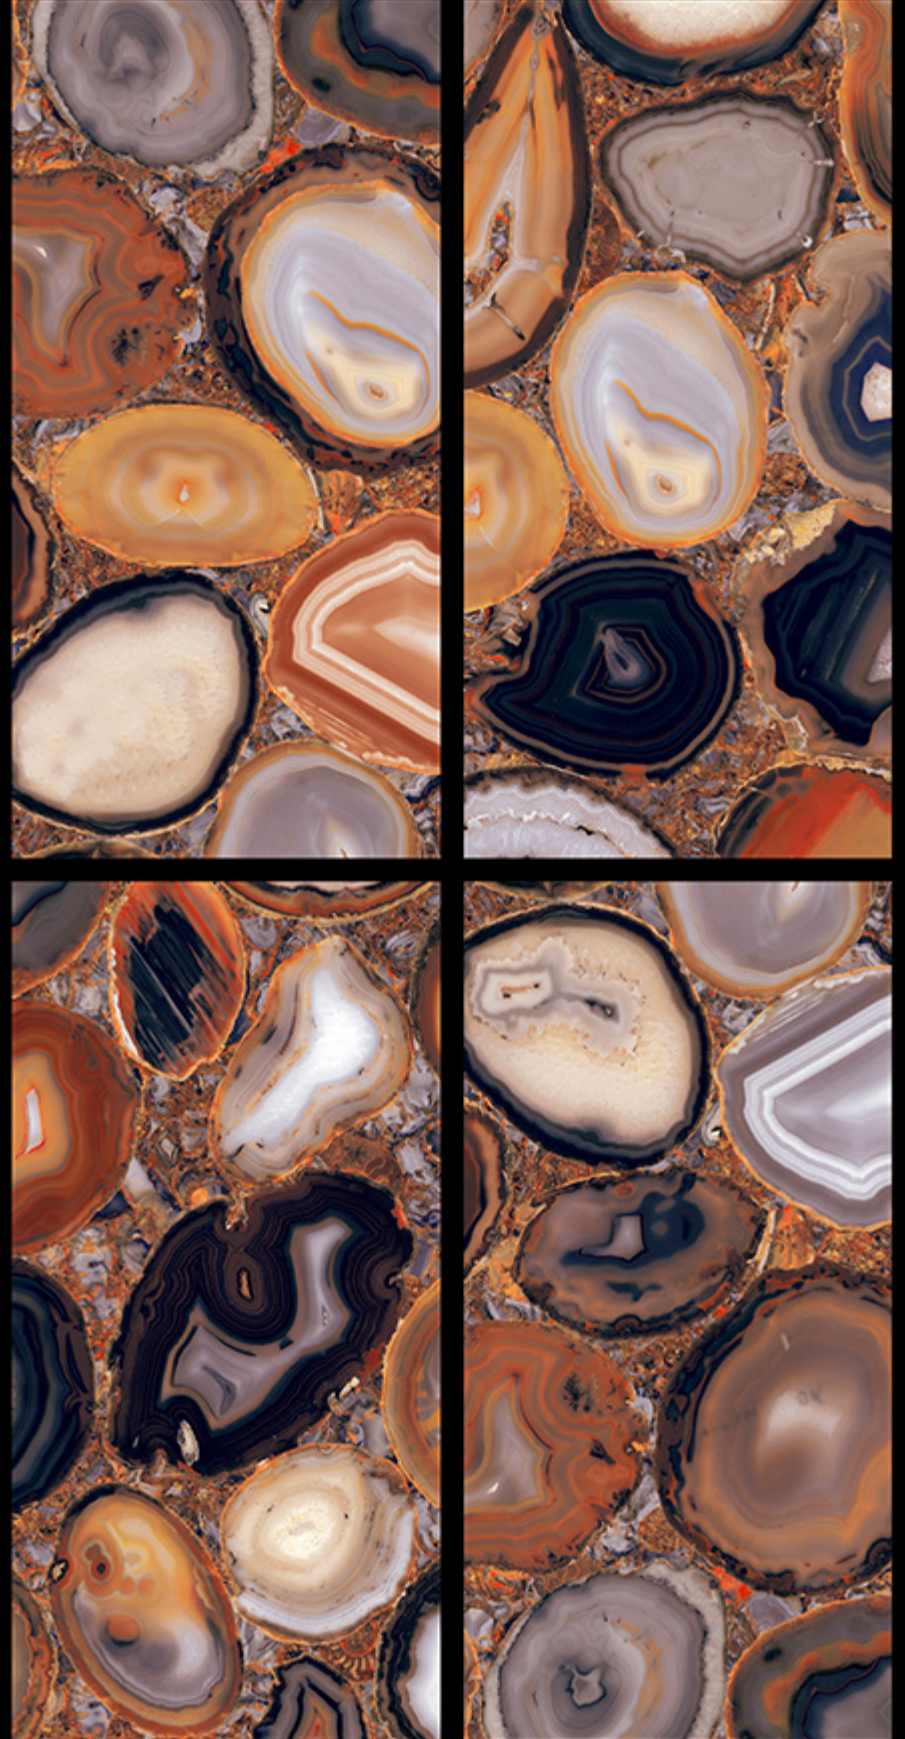

600x1200 mm

POLISHED GLAZED VITRIFIED TILES

8011-OLUMPUS BLUE

Finish | Glossy
Random

600x1200 mm

POLISHED GLAZED VITRIFIED TILES

8012-CRYSTAL STONE

Finish | Glossy
Random