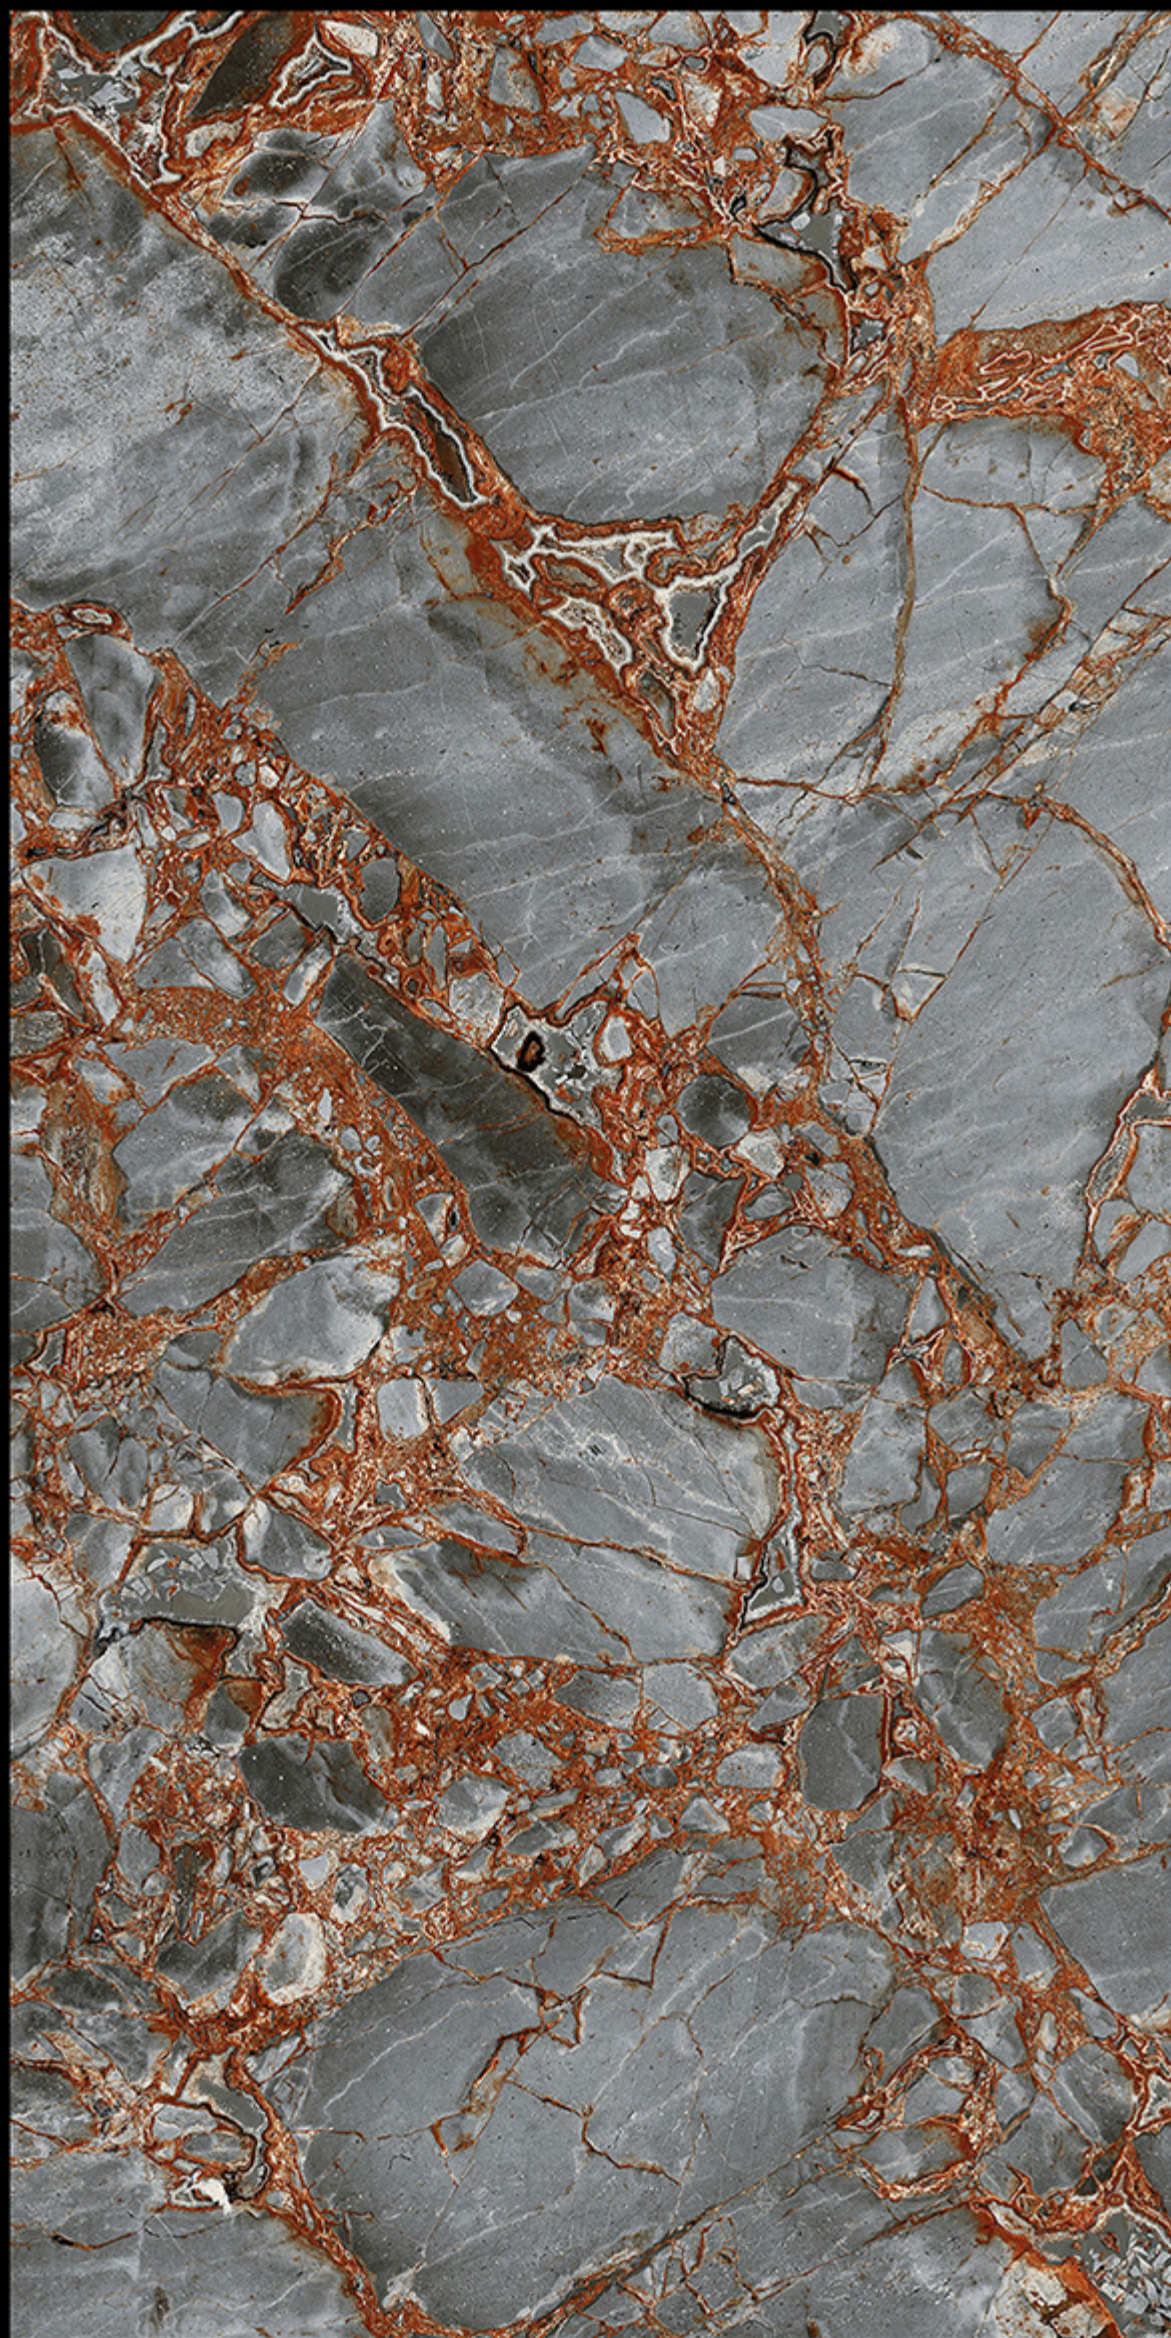

600x1200 mm

POLISHED GLAZED VITRIFIED TILES