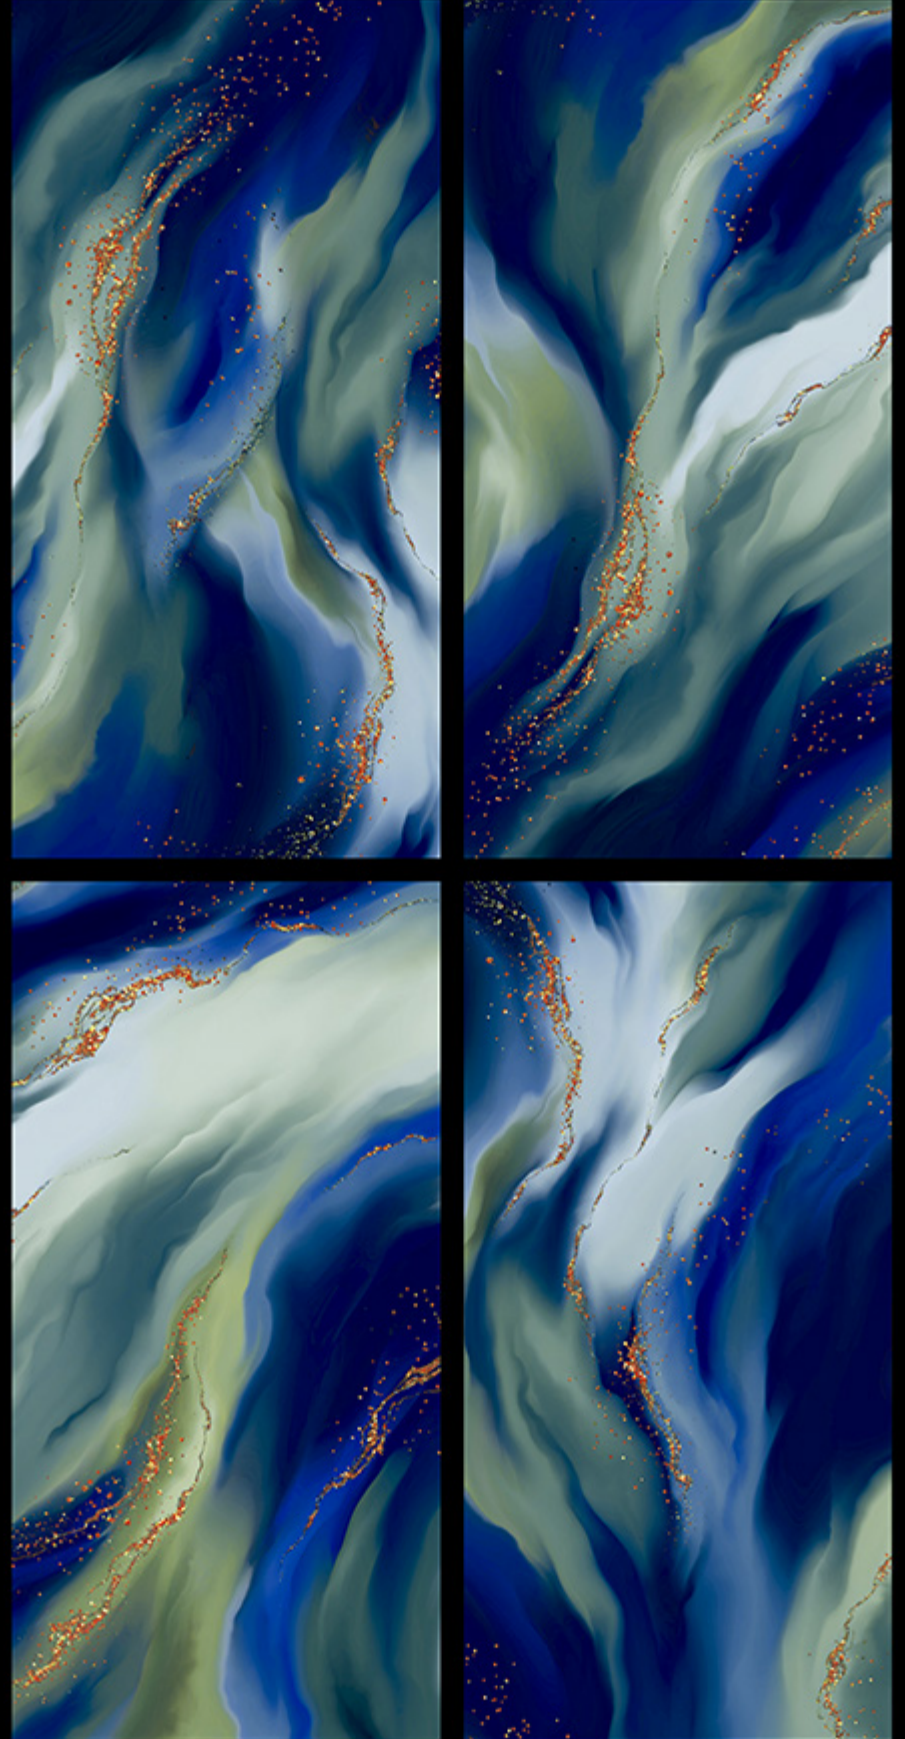

600x1200 mm

POLISHED GLAZED VITRIFIED TILES

8011-OLUMPUS BLUE