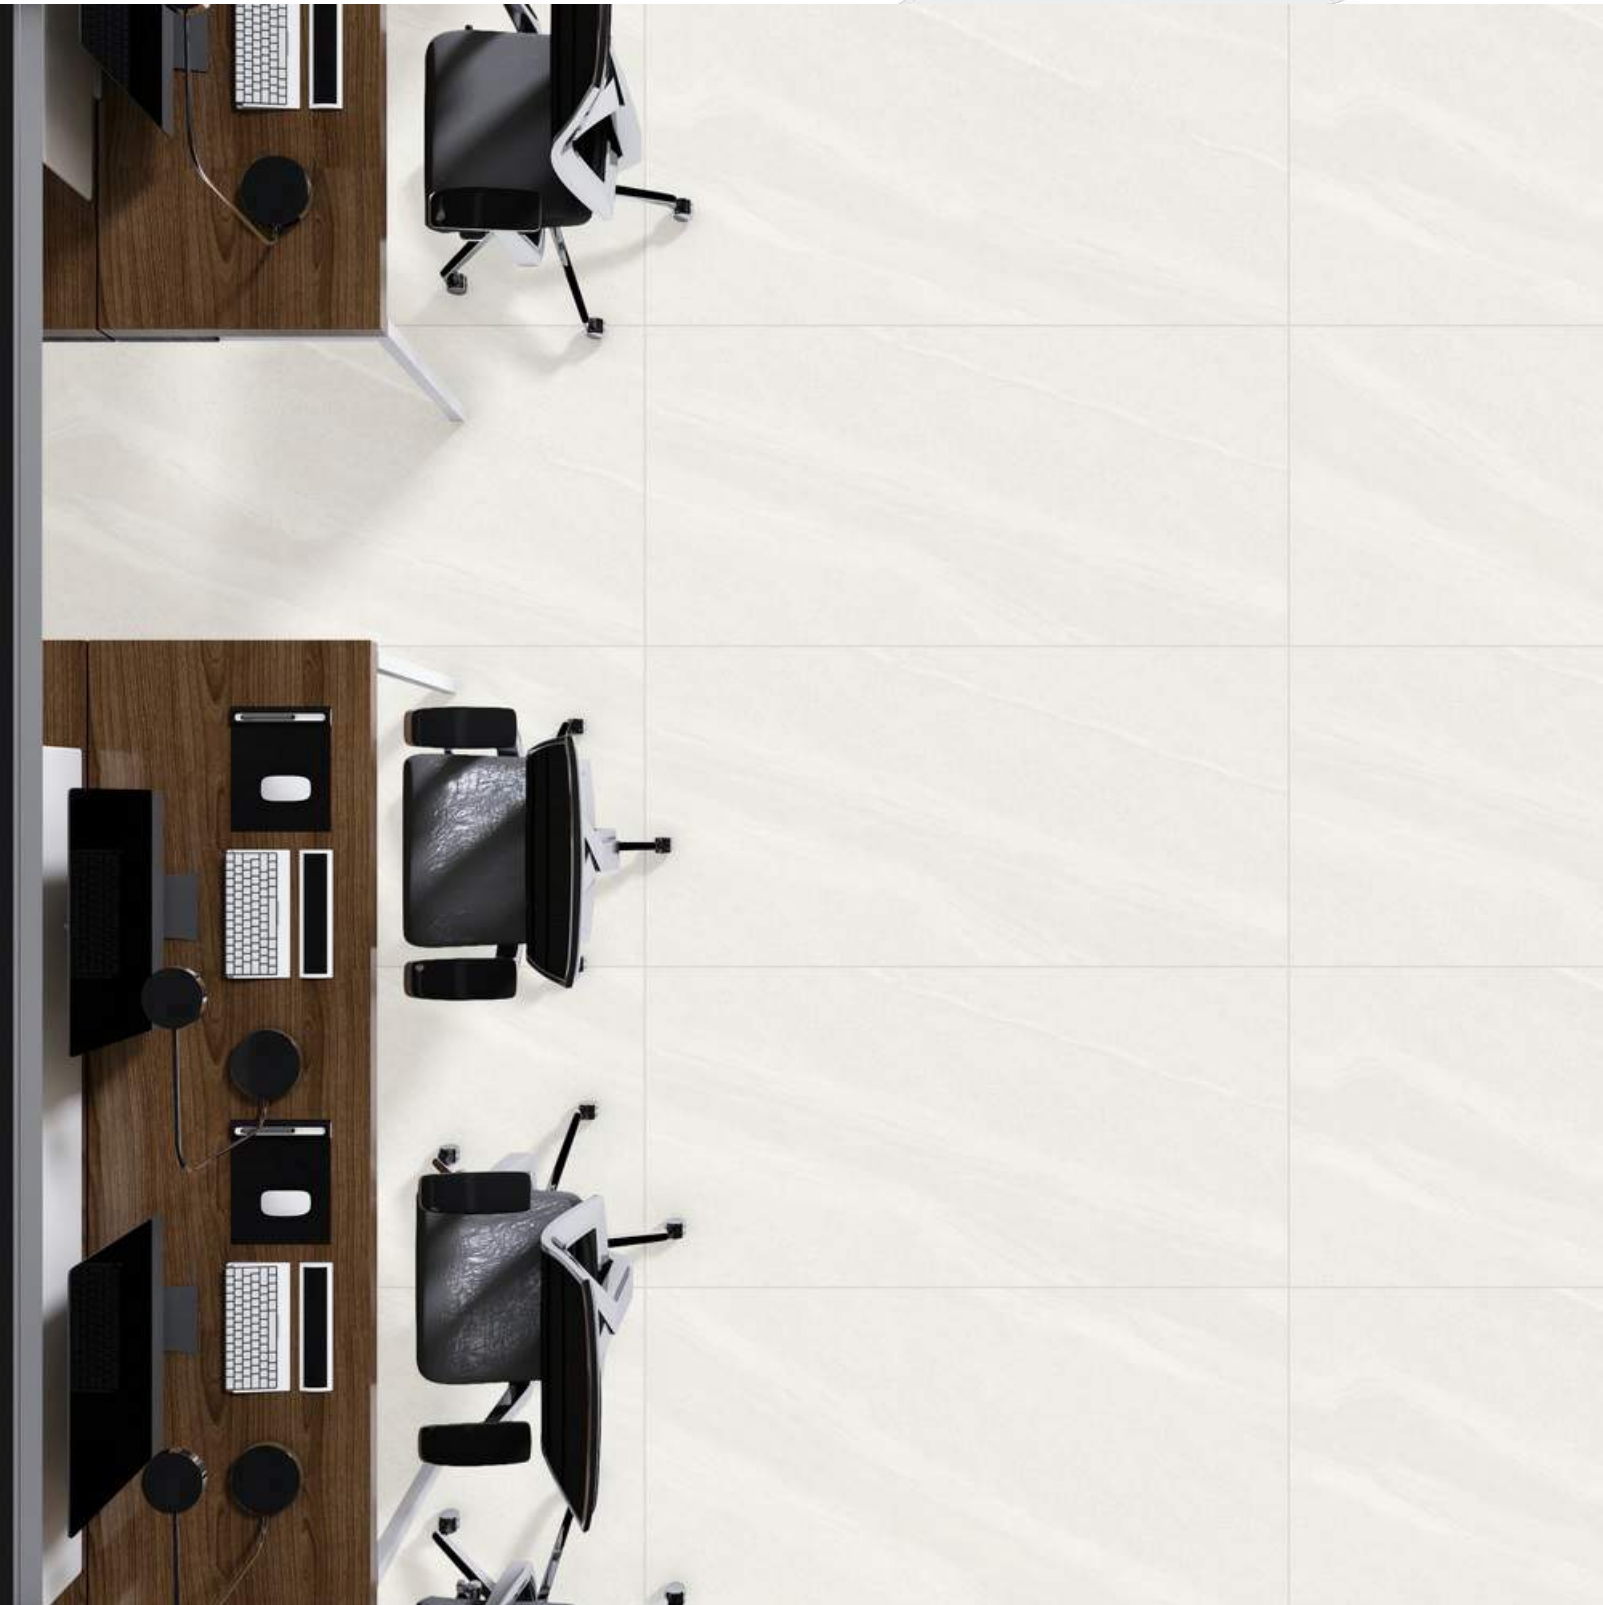

TYNDALL WHITE