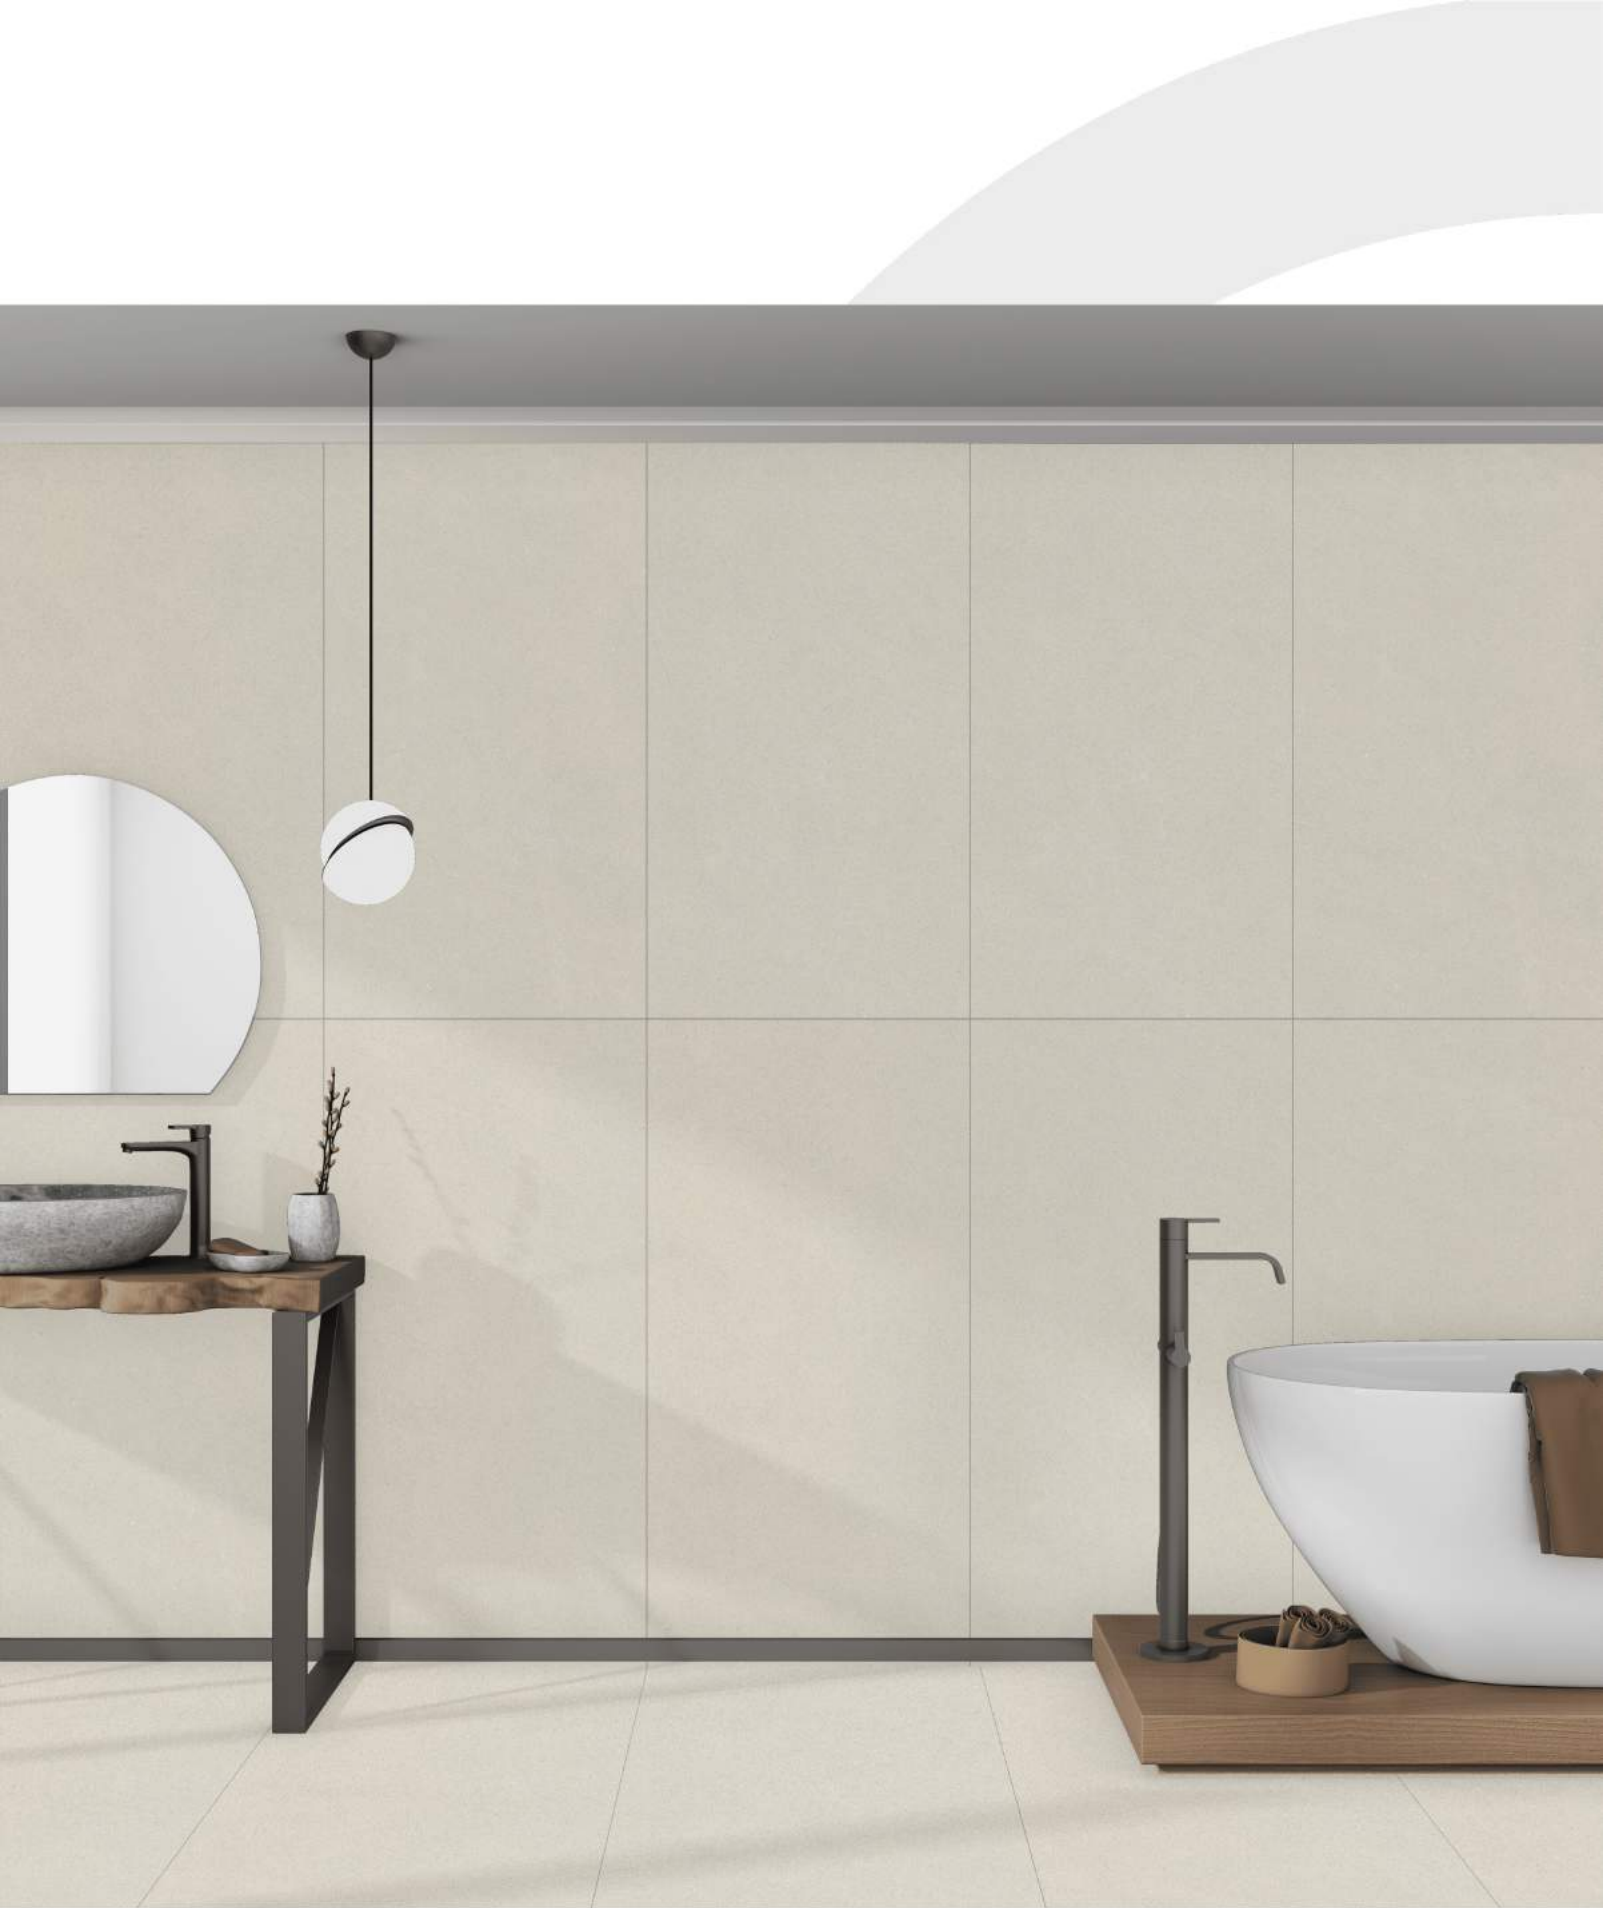

OYSTER OLIVE