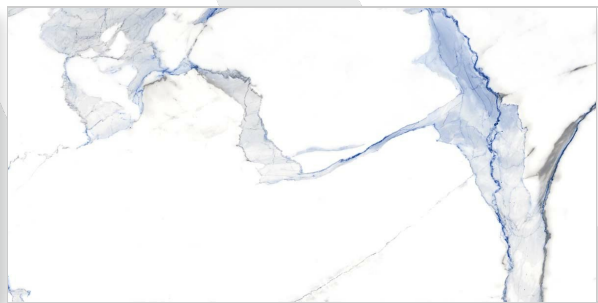

SATVARIO AZURE

Size
600 X 1200 MM

Finish
Glossy

Random
4