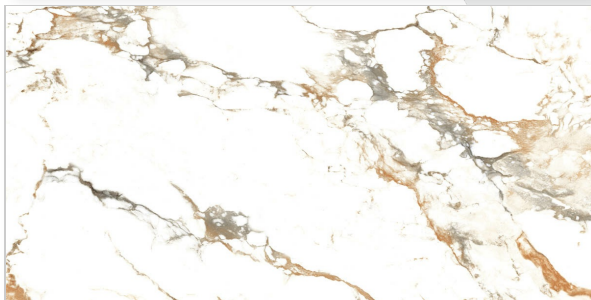

FANTASY ALMOND

Size
600 X 1200 MM

Finish
Glossy

Random
3