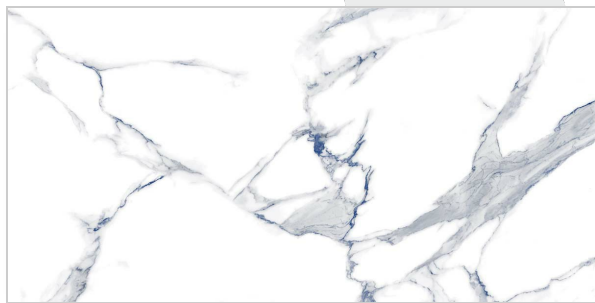

## SUMMER BLUE

Size  
600 X 1200 MM

Finish  
Glossy

Random  
4

**SYDNEY WHITE**