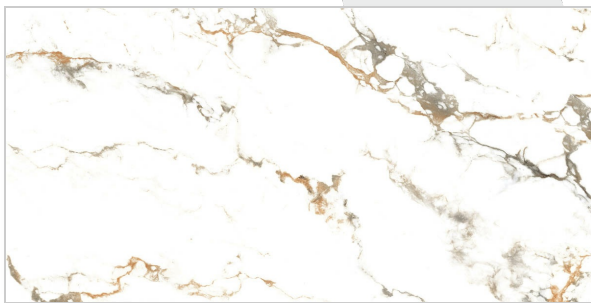

FANTASY ALMOND

Size
600 X 1200 MM

Finish
Glossy

Random
3