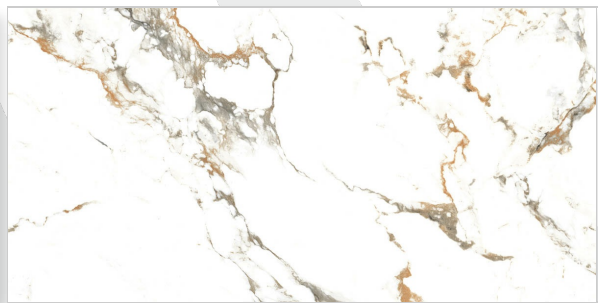

FANTASY ALMOND

Size
600 X 1200 MM

Finish
Glossy

Random
3