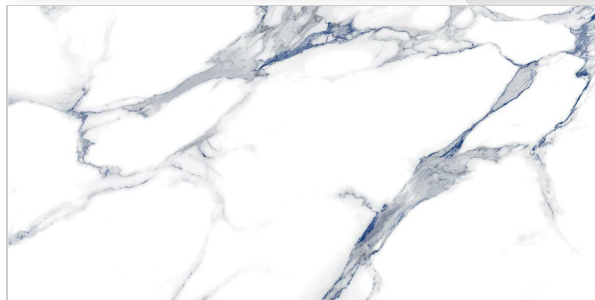

## SUMMER BLUE

Size  
600 X 1200 MM

Finish  
Glossy

Random  
4

**SYDNEY WHITE**