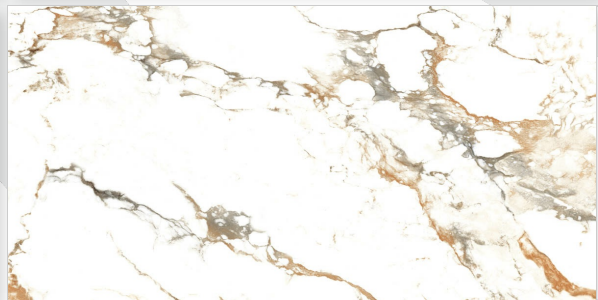

FANTASY ALMOND

Size
600 X 1200 MM

Finish
Glossy

Random
3