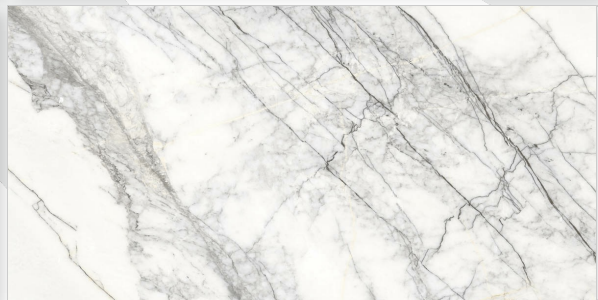

FLUENCE WHITE

Size
600 X 1200 MM

Finish
Glossy

Random
4