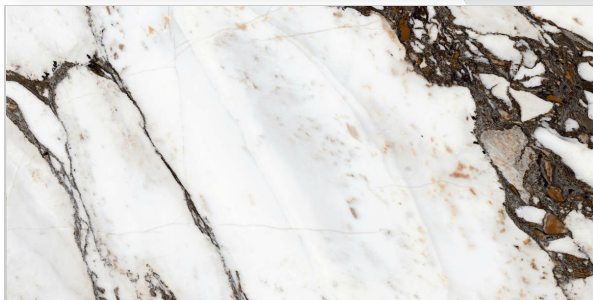

MAROON CALACATTA

Size
600 X 1200 MM

Finish
Glossy

Random
5