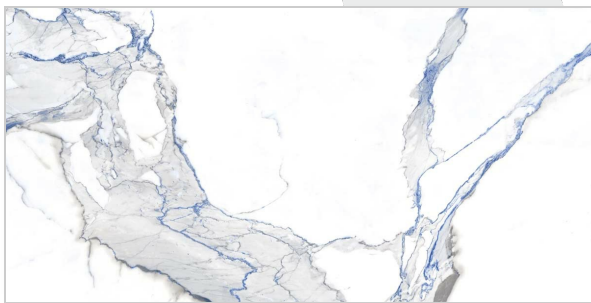

SATVARIO AZURE

Size
600 X 1200 MM

Finish
Glossy

Random
4