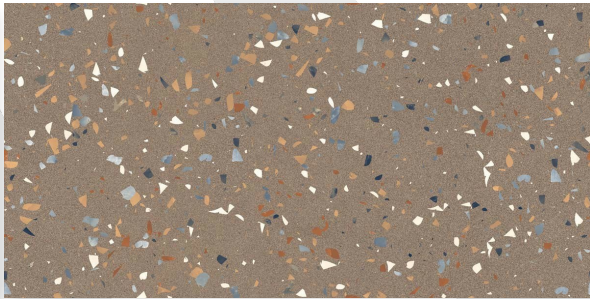

TERRA SYMPHONY COFFEE

Size
600 X 1200 MM

Finish
Glossy

Random
3