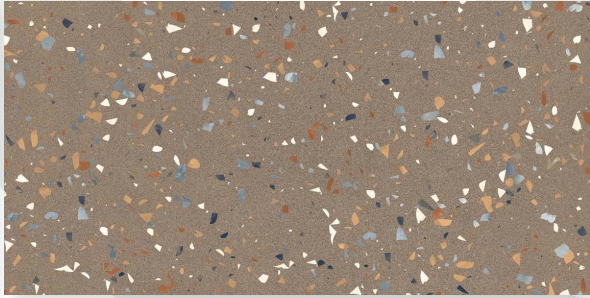

TERRA SYMPHONY COFFEE

Size
600 X 1200 MM

Finish
Glossy

Random
3