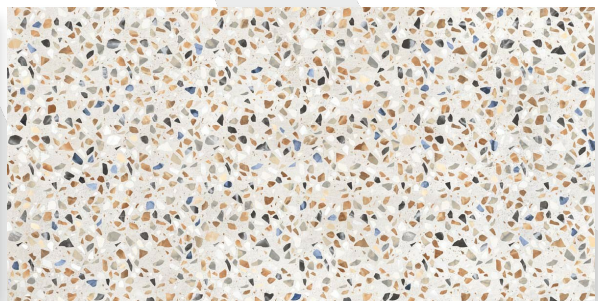

TERRAZZO MULTI

Size
600 X 1200 MM

Finish
Glossy

Random
1