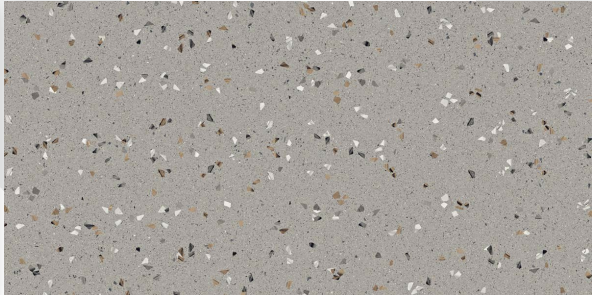

TERRAZZO VERDE

Size
600 X 1200 MM

Finish
Glossy

Random
1