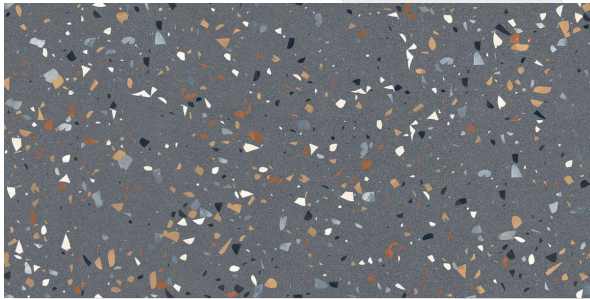

TERRA SYMPHONY NERO

Size
600 X 1200 MM

Finish
Glossy

Random
3