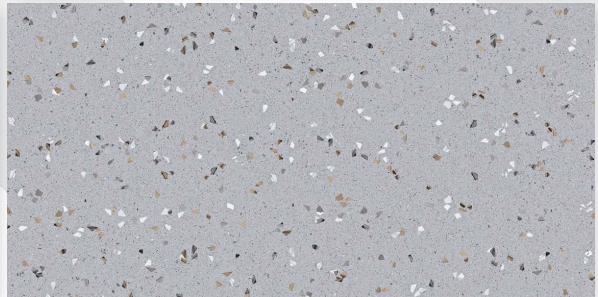

TERRAZZO GREY

Size
600 X 1200 MM

Finish
Glossy

Random
1