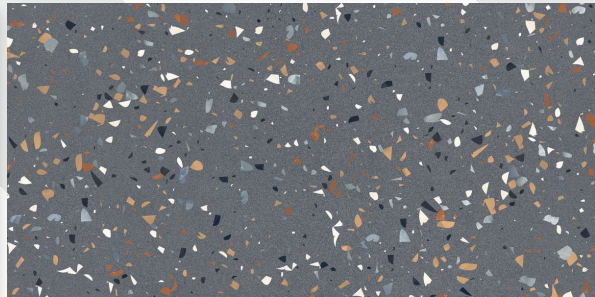

TERRA SYMPHONY NERO

Size
600 X 1200 MM

Finish
Glossy

Random
3