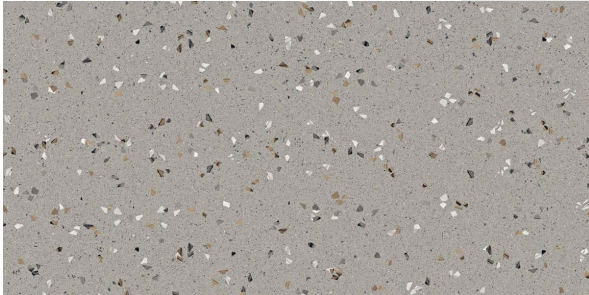

TERRAZZO VERDE

Size
600 X 1200 MM

Finish
Glossy

Random
1