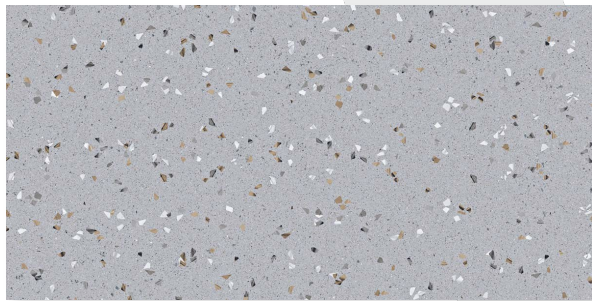

TERRAZZO GREY

Size
600 X 1200 MM

Finish
Glossy

Random
1