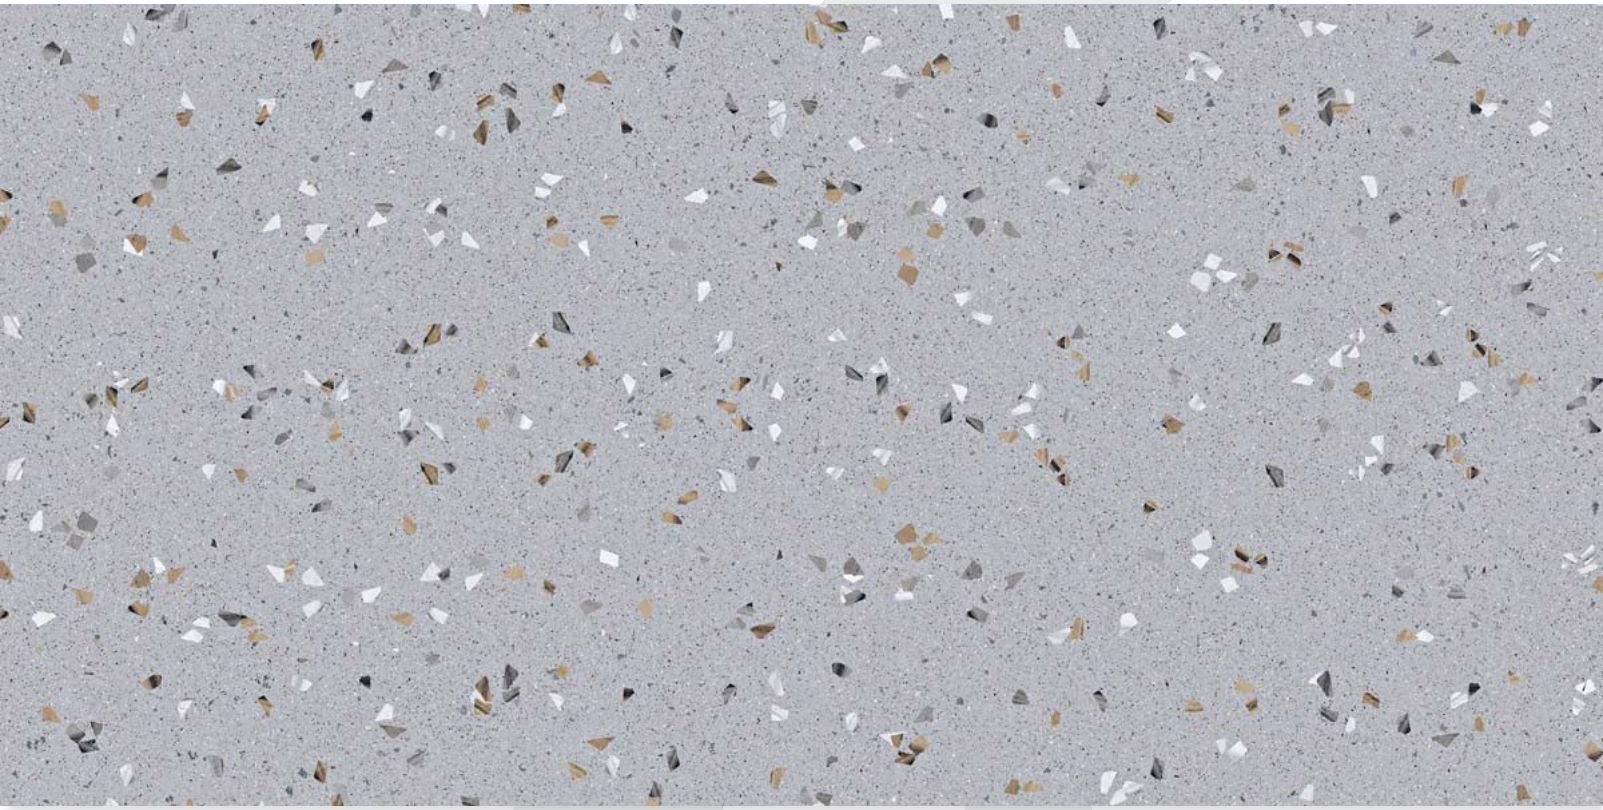

## TERRA SYMPHONY IVORY

Size  
600 X 1200 MM

Finish  
Glossy

Random  
3

**TERRAZZO GREY**