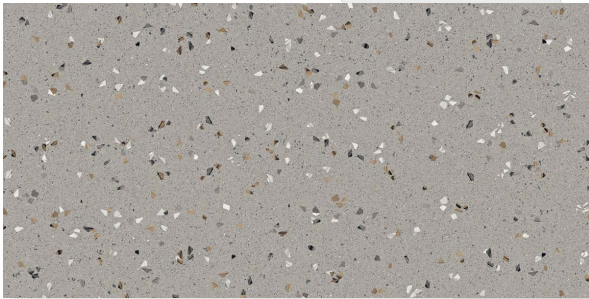

TERRAZZO VERDE

Size
600 X 1200 MM

Finish
Glossy

Random
1