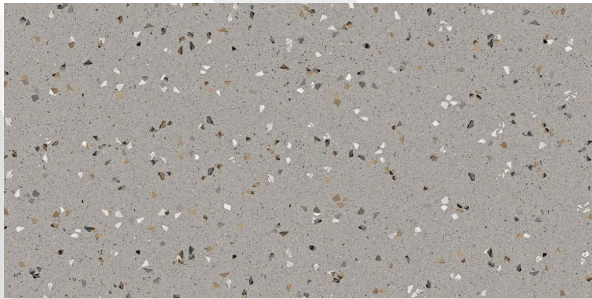

TERRAZZO VERDE

Size
600 X 1200 MM

Finish
Glossy

Random
1