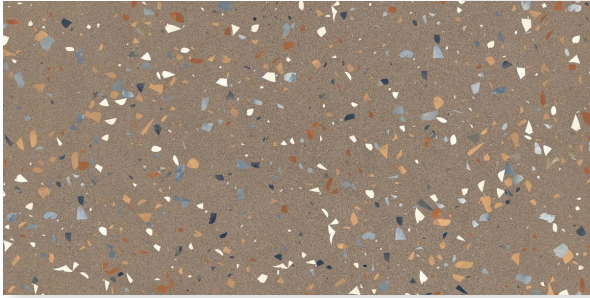

TERRA SYMPHONY COFFEE

Size
600 X 1200 MM

Finish
Glossy

Random
3