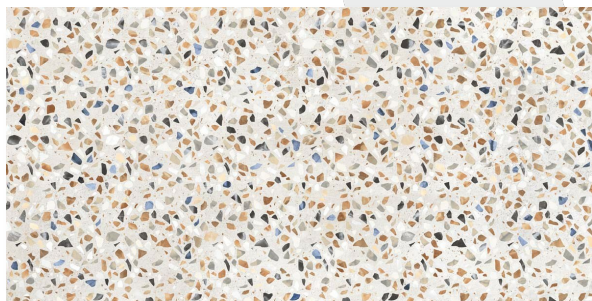

TERRAZZO MULTI

Size
600 X 1200 MM

Finish
Glossy

Random
1