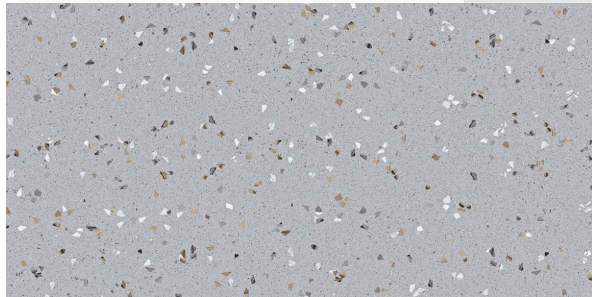

TERRAZZO GREY

Size
600 X 1200 MM

Finish
Glossy

Random
1