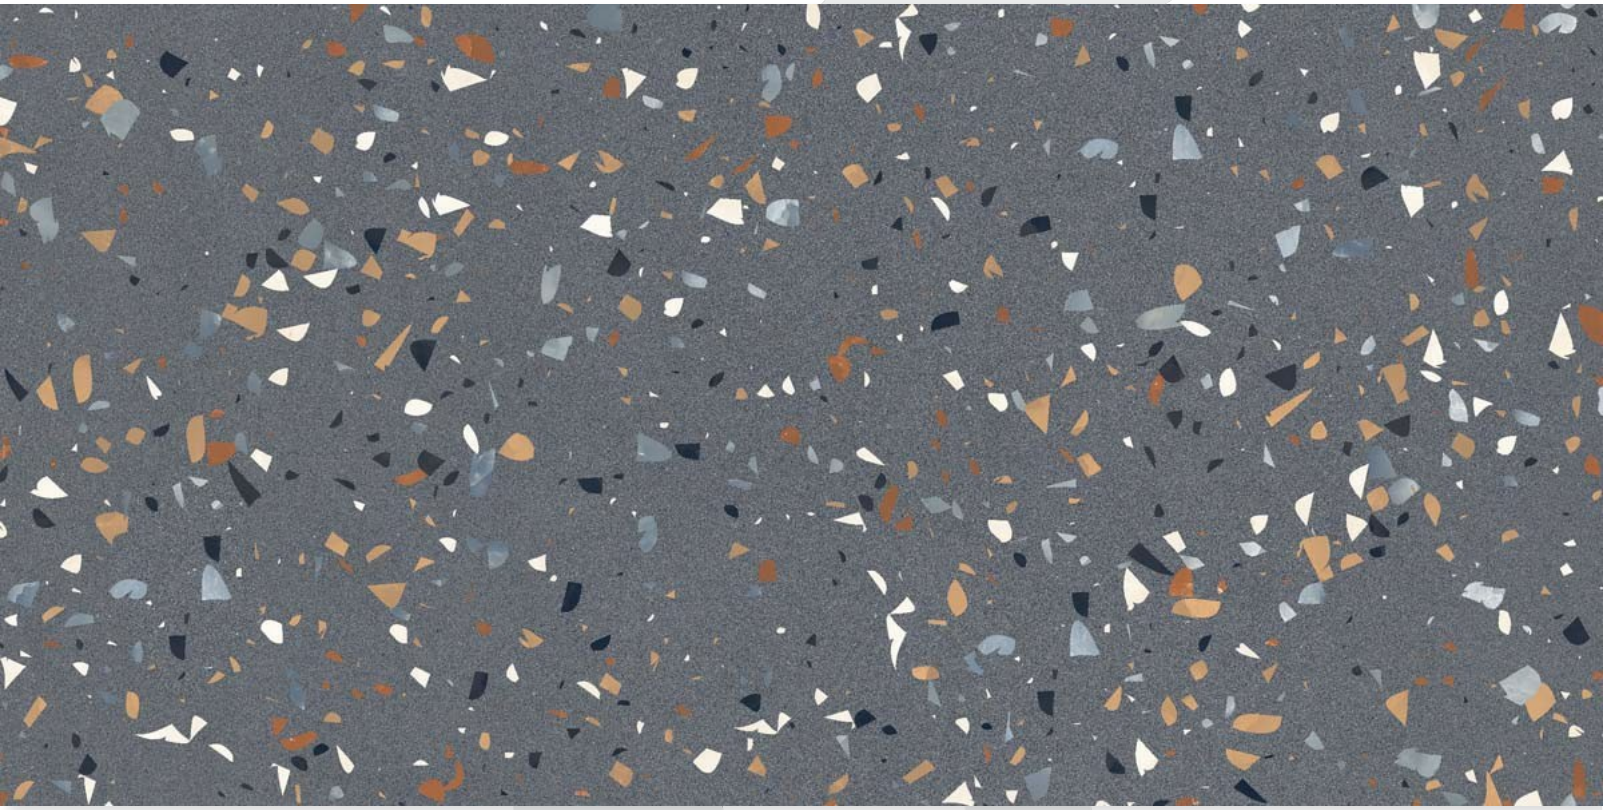

## STONELLA IMPERIALE

Size  
600 X 1200 MM

Finish  
Glossy

Random  
1

TERRA SYMPHONY NERO