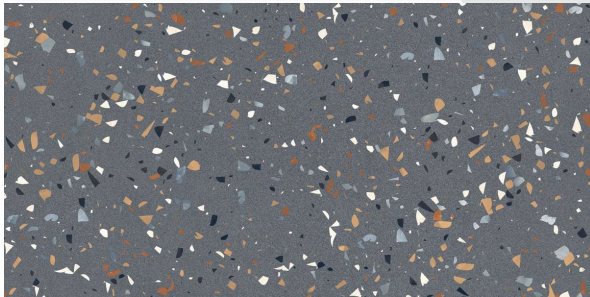

TERRA SYMPHONY NERO

Size
600 X 1200 MM

Finish
Glossy

Random
3