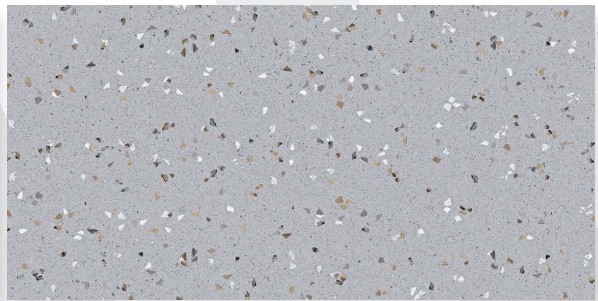

TERRAZZO GREY

Size
600 X 1200 MM

Finish
Glossy

Random
1