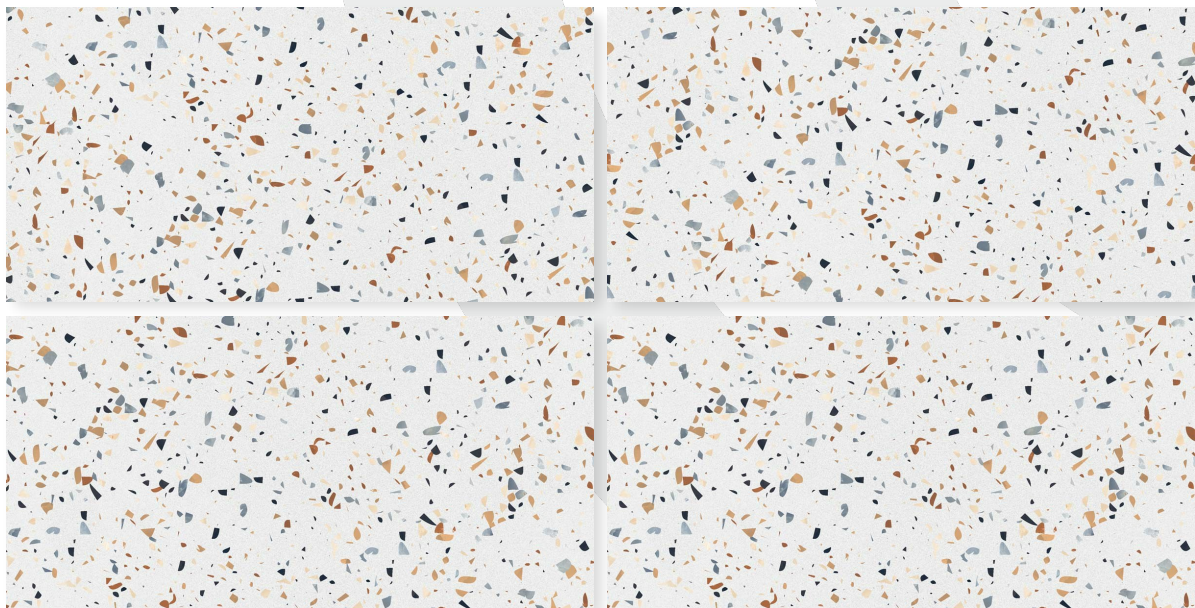

TERRA SYMPHONY BIANCO

Size
600 X 1200 MM

Finish
Glossy

Random
3