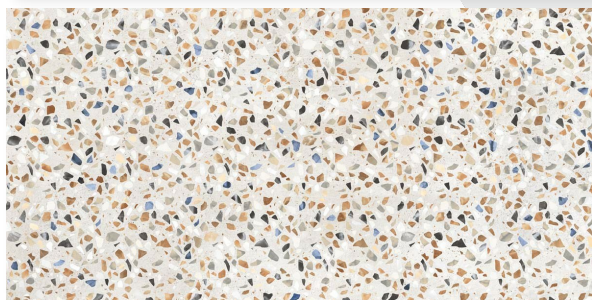

TERRAZZO MULTI

Size
600 X 1200 MM

Finish
Glossy

Random
1