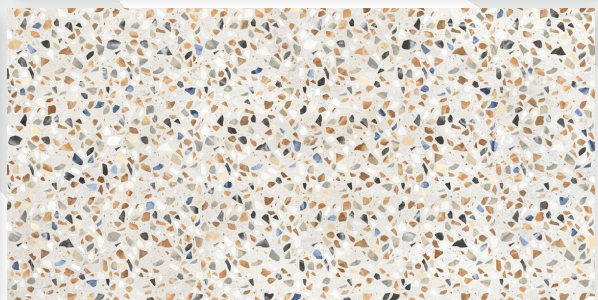

TERRAZZO MULTI

Size
600 X 1200 MM

Finish
Glossy

Random
1