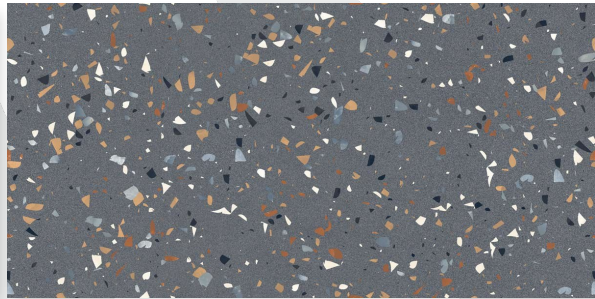

TERRA SYMPHONY NERO

Size
600 X 1200 MM

Finish
Glossy

Random
3