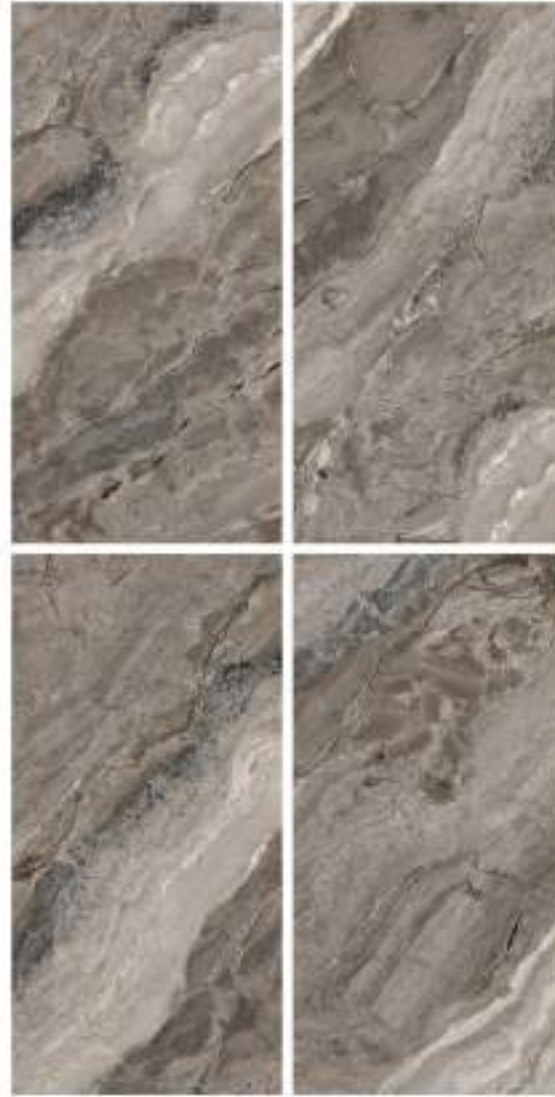

**MARBLE TOUCH**  
next level slab

**CREMA  
MARFIL**

Finish | Glossy  
Random | 4 Faces

**MARBLE TOUCH**  
next level slab

**CROSS  
SAND BEIGE**

Finish | Glossy  
Random | 4 Faces

800x1600MM | 32"X64"

**MARBLE TOUCH**  
next level slab