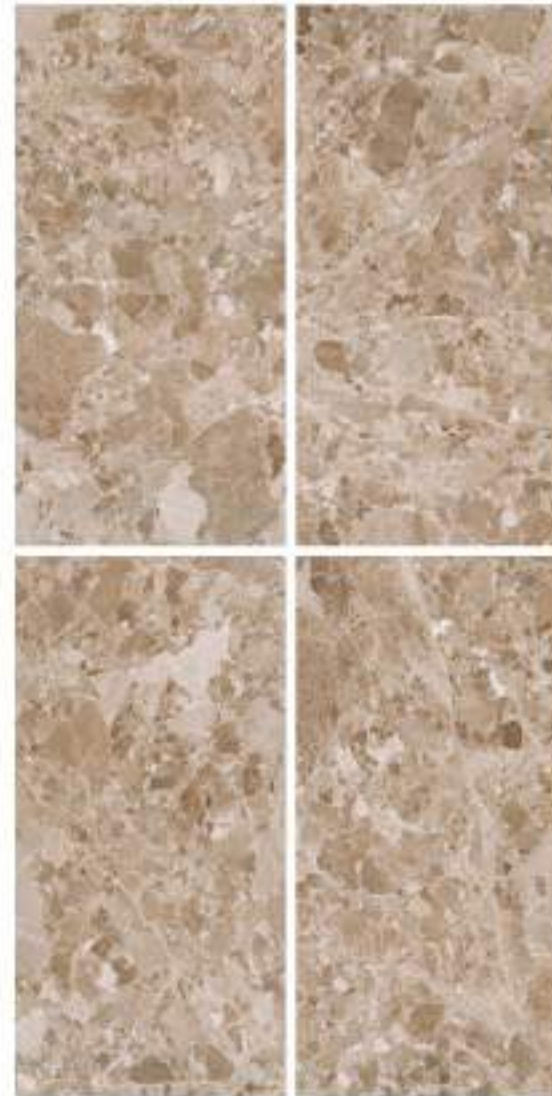

**FLODSTEN
BROWN**

Finish | Glossy
Random | 4 Faces