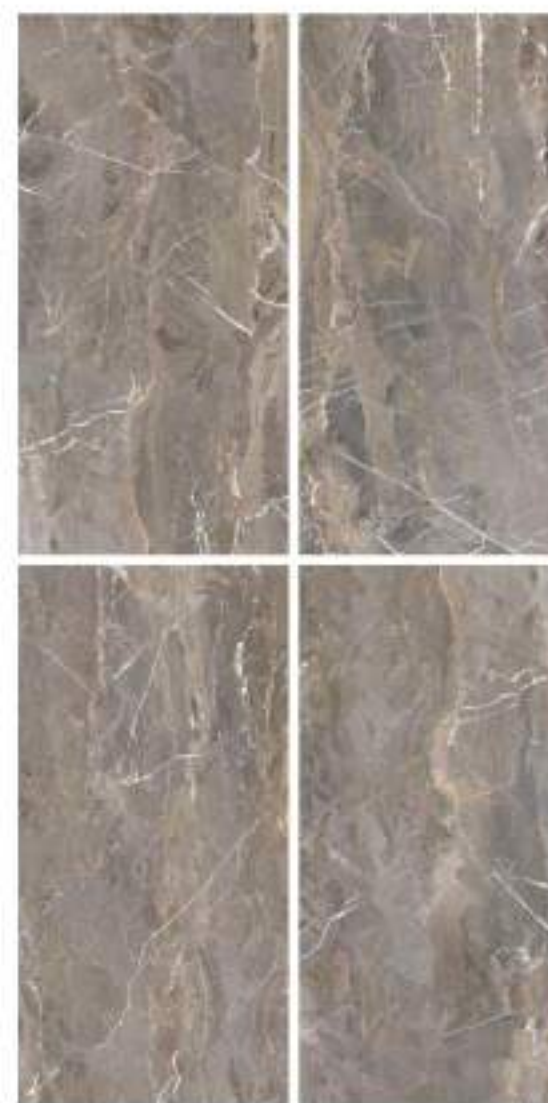

**MARBLE TOUCH**  
next level slab

**EMPRA  
SILVER**

Finish | Glossy  
Random | 4 Faces

**MARBLE TOUCH**  
next level slab

**GLAMOUR  
ASH**

Finish | Glossy  
Random | 4 Faces

① EMPRA SILVER

800x1600MM | 32"x64"