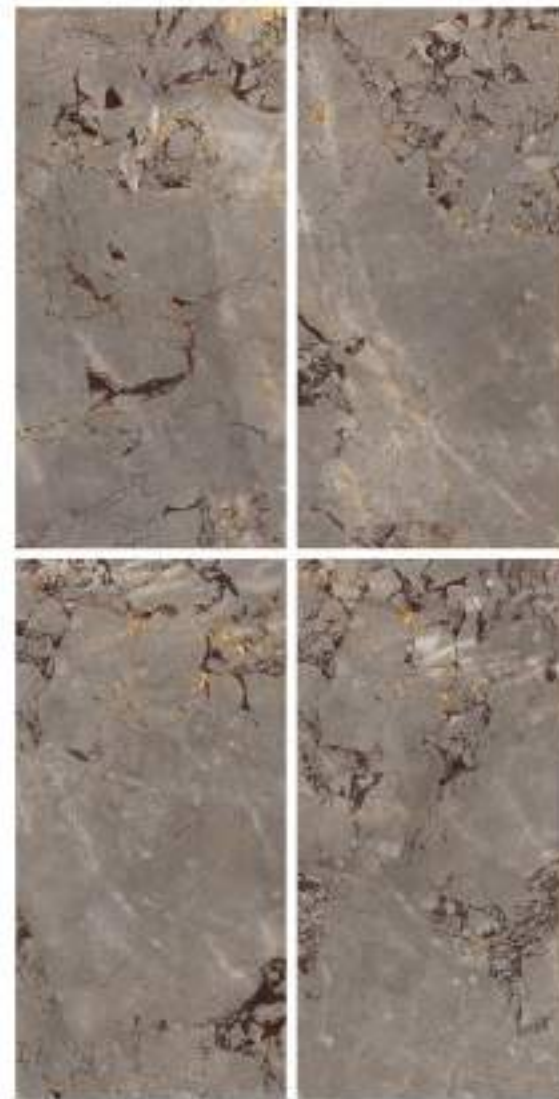

Finish | Glossy  
Random | 3 Faces

**MARBLE TOUCH**  
next level slab

**FENIX  
GREY**

Finish | Glossy  
Random | 3 Faces

800x1600MM | 32"x64"

**MARBLE TOUCH**  
next level slab

**GLACIAR  
GOLD**

Finish | Glossy  
Random | 4 Faces