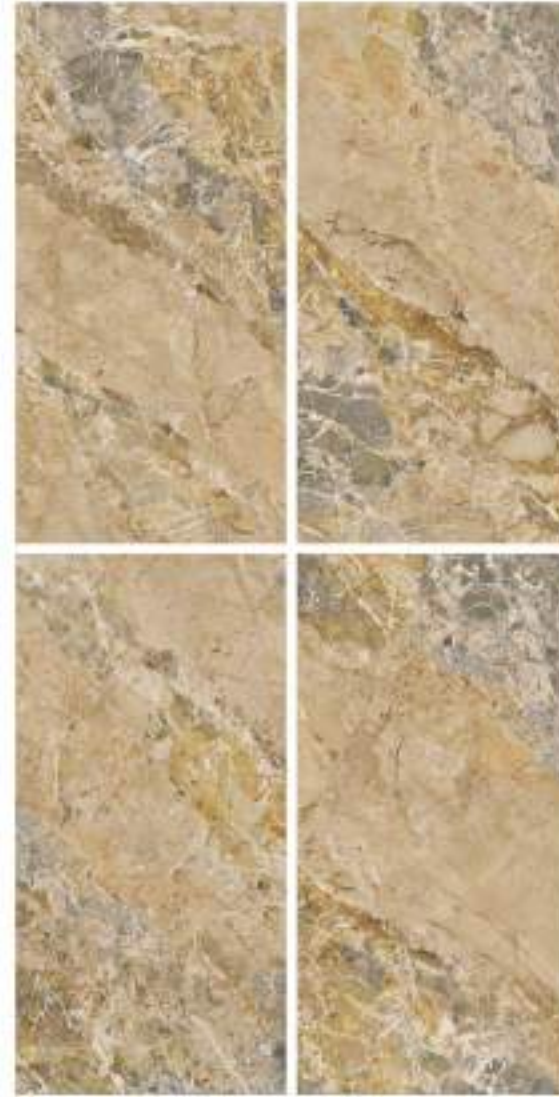

800x1600MM | 32"x64"

**MARBLE TOUCH**  
next level slab

**BAYONA  
GREY**

Finish | Glossy  
Random | 4 Faces

**MARBLE TOUCH**  
next level slab

**BAYONA  
SMOKE**

Finish | Glossy  
Random | 4 Faces

**MARBLE TOUCH**  
next level slab