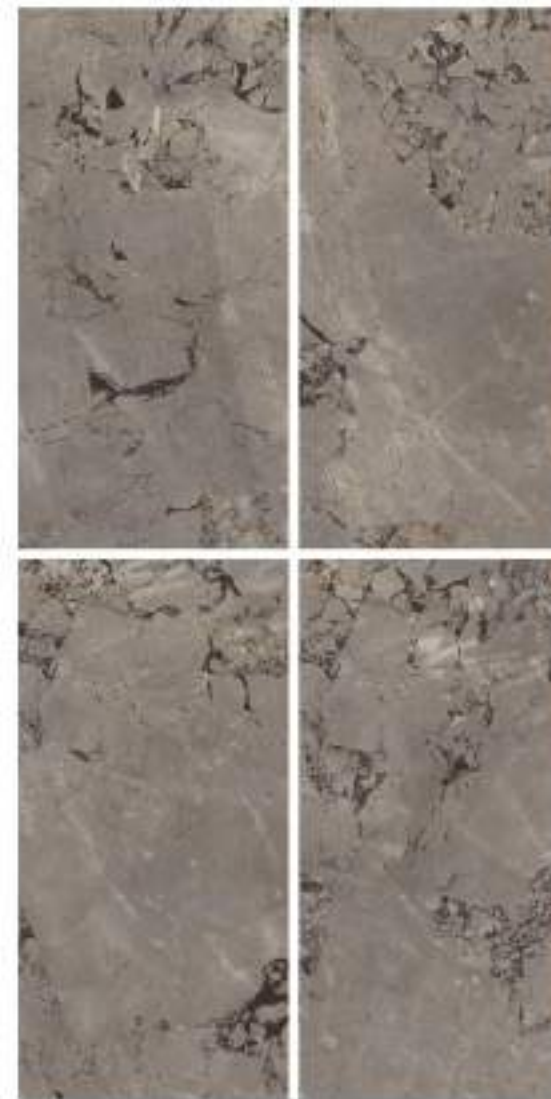

**GLACIAR
SILVER**

Finish | Glossy
Random | 4 Faces