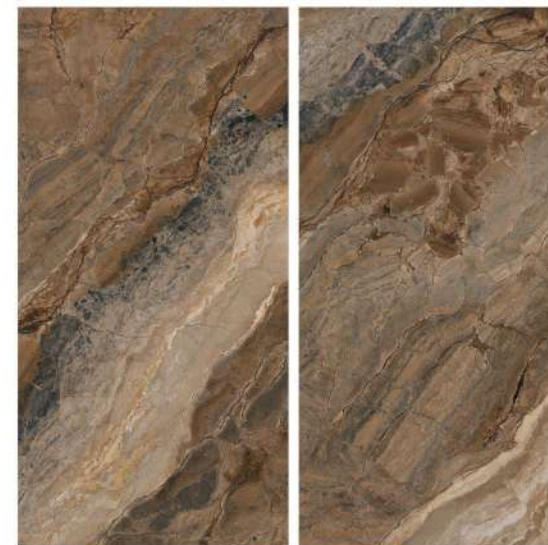

**EAGLE
BROWN**

Finish | High Gloss
Random | 4 Faces