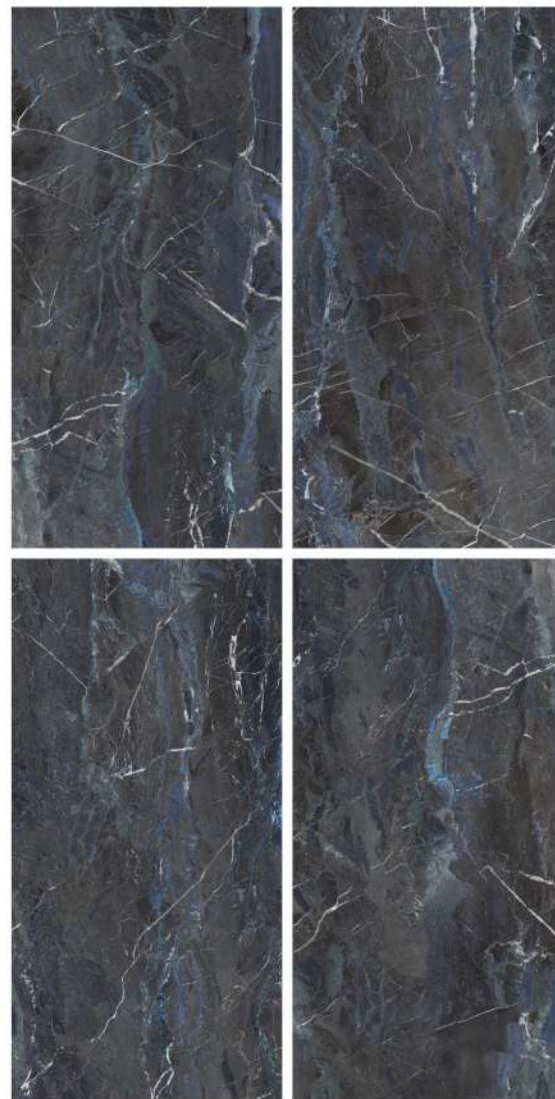

Finish | High Gloss
Random | 4 Faces

MARBLE TOUCH
next level slab

**EAGLE
BROWN**

Finish | High Gloss
Random | 4 Faces

800x1600MM | 32"X64"

MARBLE TOUCH
next level slab

**GLAMOUR
AZUL**

Finish | High Gloss
Random | 4 Faces