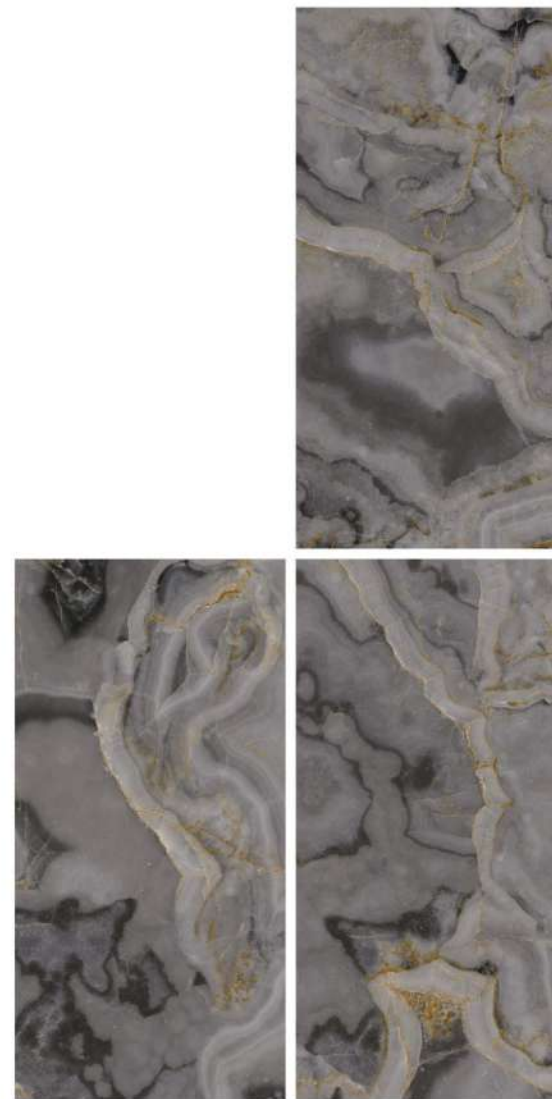

MARBLE TOUCH
next level slab

**PETRACIA
NEGRO**

Finish | High Gloss
Random | 3 Faces

MARBLE TOUCH
next level slab

**PETRACIA
SILVER**

Finish | High Gloss
Random | 3 Faces

800x1600MM | 32"X64"

MARBLE TOUCH
next level slab

**PRISM
ONYX**

Finish | High Gloss
Random | 2 Faces

MARBLE TOUCH
next level slab

**PROGETTI
BROZE**

Finish | High Gloss
Random | 4 Faces

SWEETEN
YOUR
LIFE

MARBLE TOUCH
next level slab

**REGIA
OCEAN**