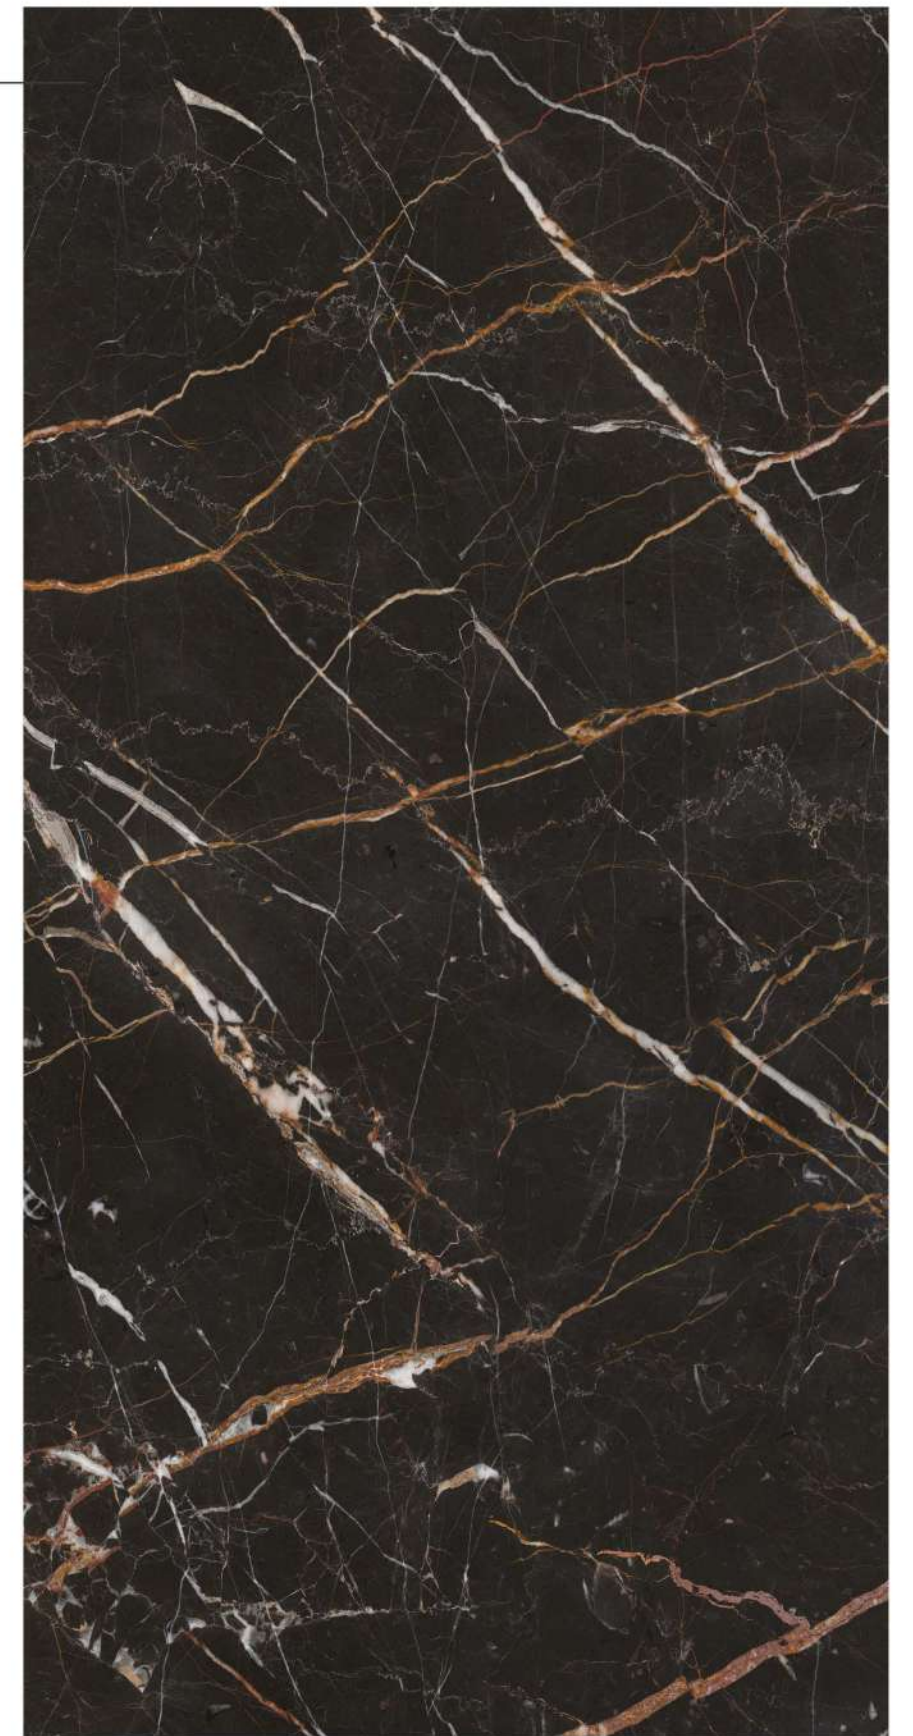

**CANOVA
AMBER**

Finish | High Gloss
Random | 4 Faces