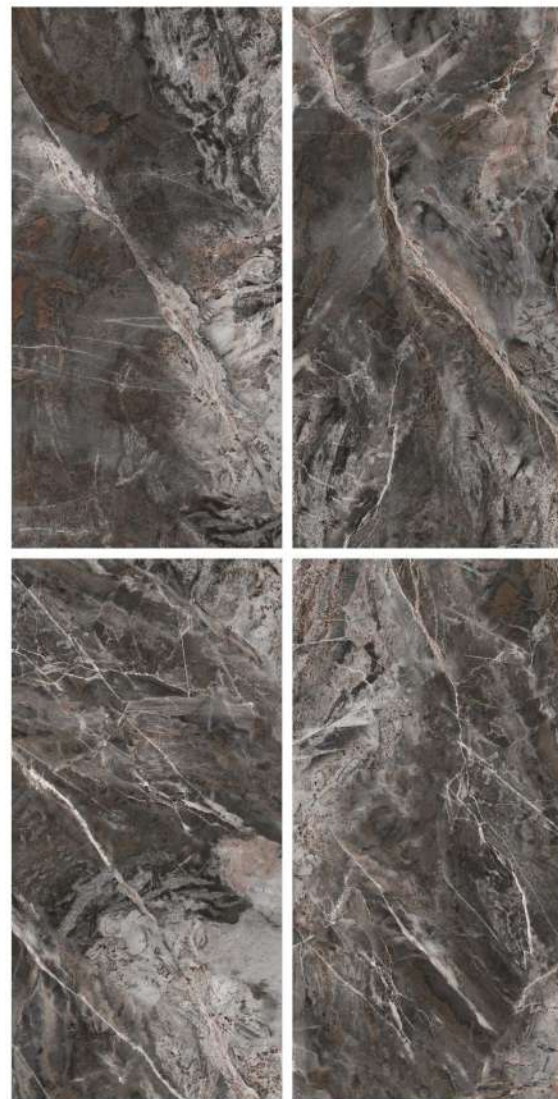

800x1600MM | 32"X64"