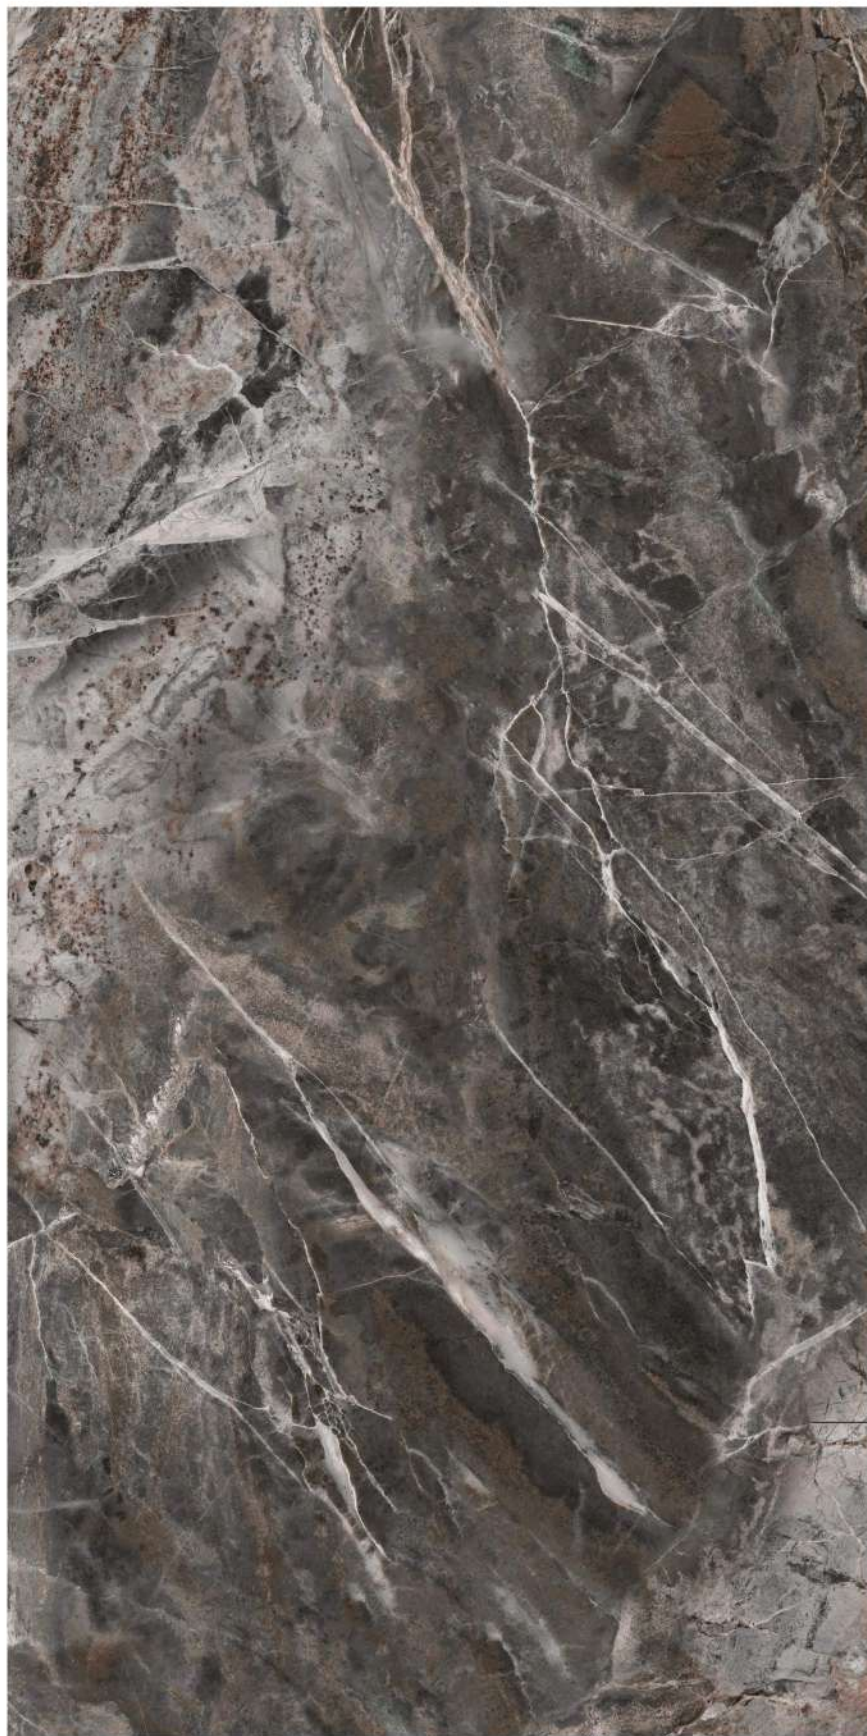

800x1600MM | 32"X64"