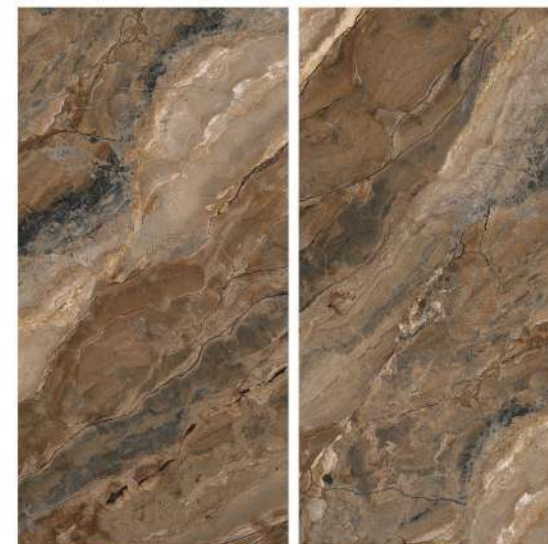

**EAGLE
BROWN**

Finish | High Gloss
Random | 4 Faces