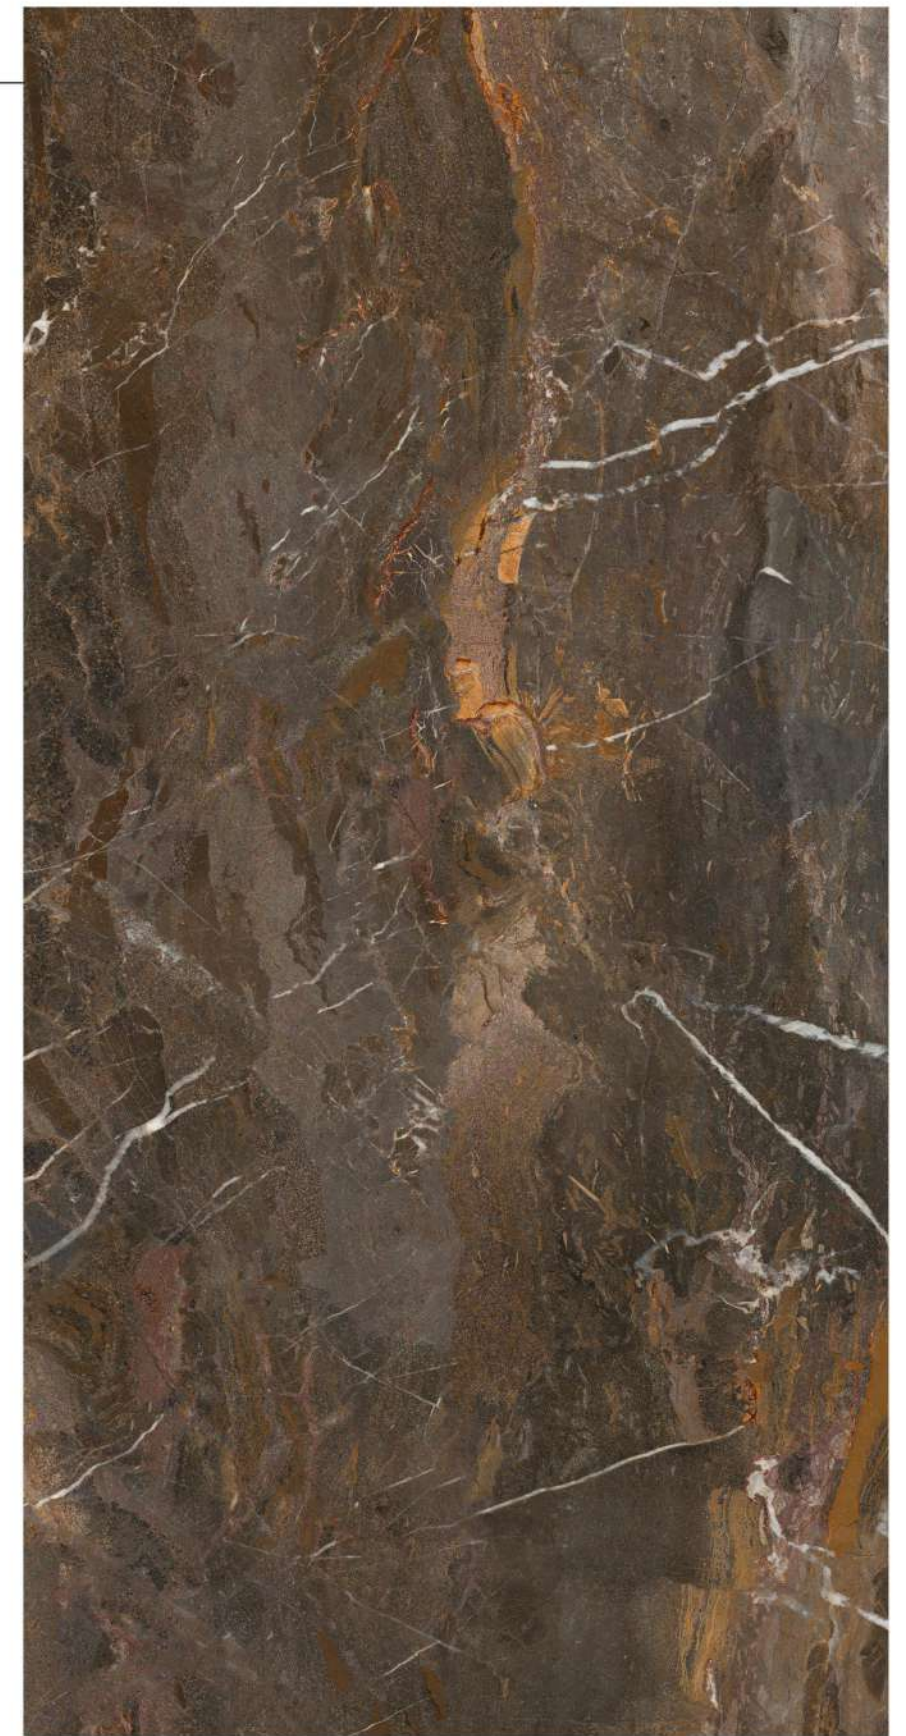

**GLAMOUR
GOLD**

Finish | High Gloss
Random | 4 Faces