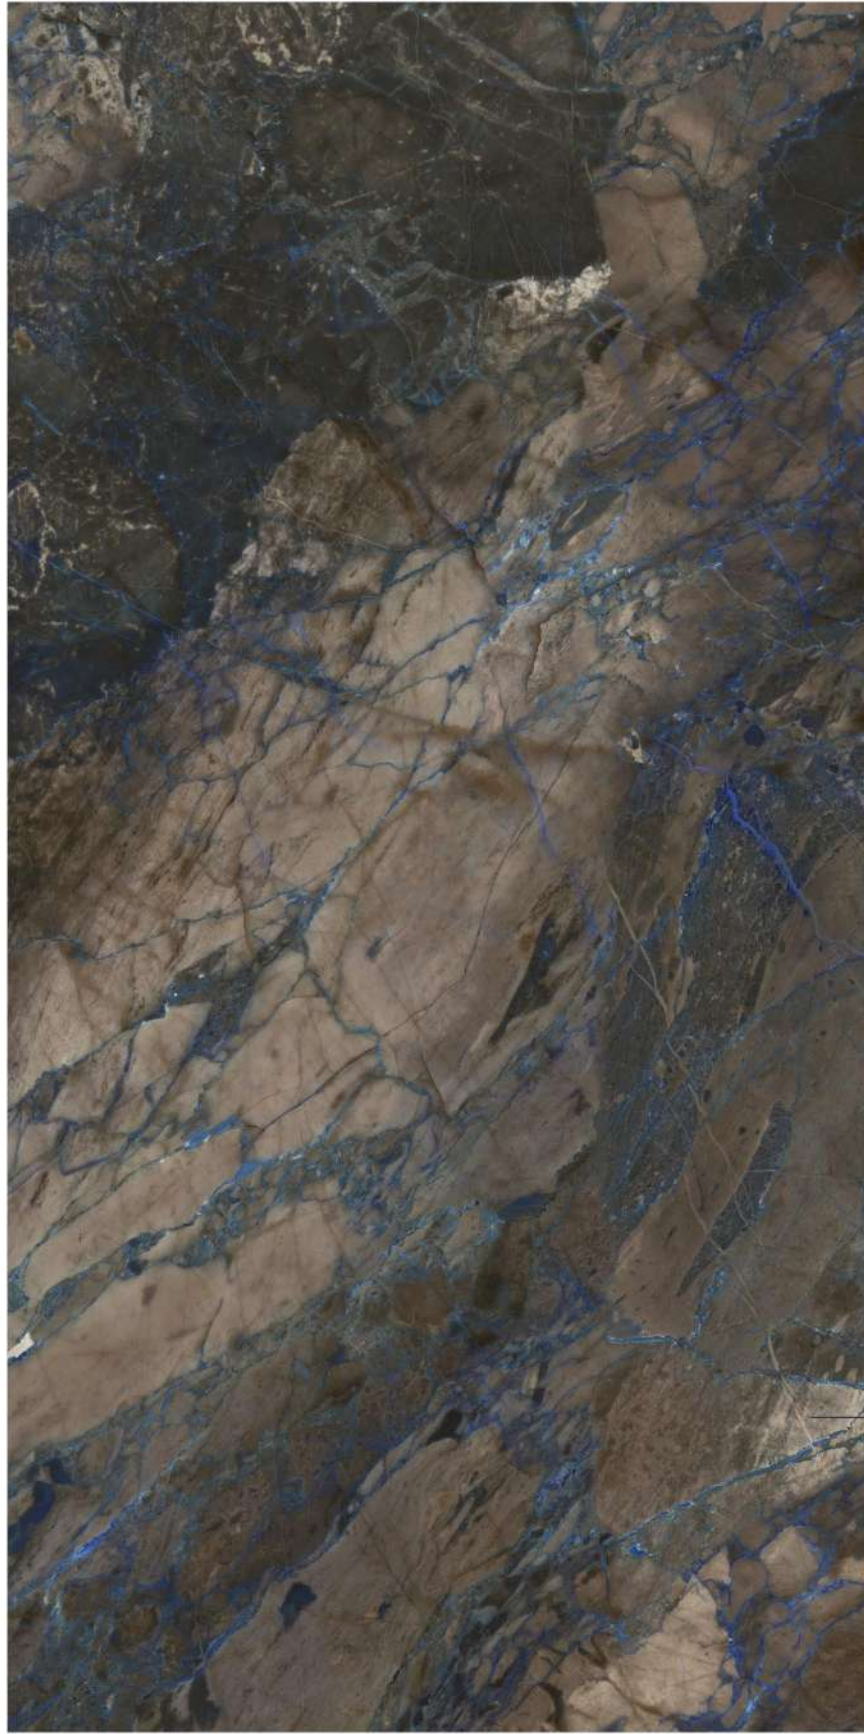

800x1600MM | 32"X64"

MARBLE TOUCH
next level slab

**DRAGO
BLUE**

Finish | High Gloss
Random | 4 Faces