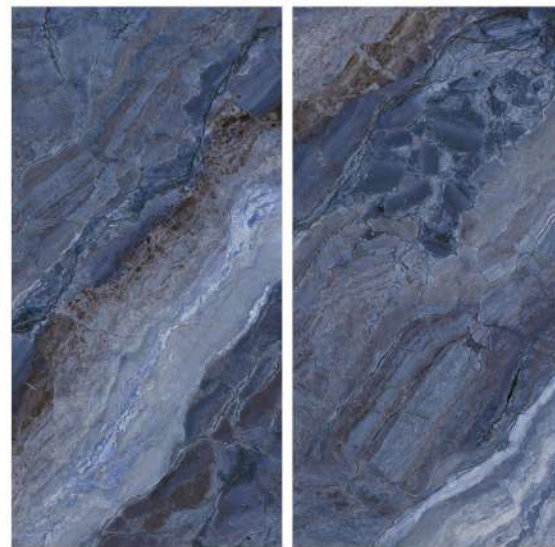

Finish | High Gloss
Random | 4 Faces

800x1600MM | 32"X64"

MARBLE TOUCH
next level slab

**DRAGO
BLUE**

Finish | High Gloss
Random | 4 Faces

800x1600MM | 32"X64"

MARBLE TOUCH
next level slab

**EAGLE
BLUE**