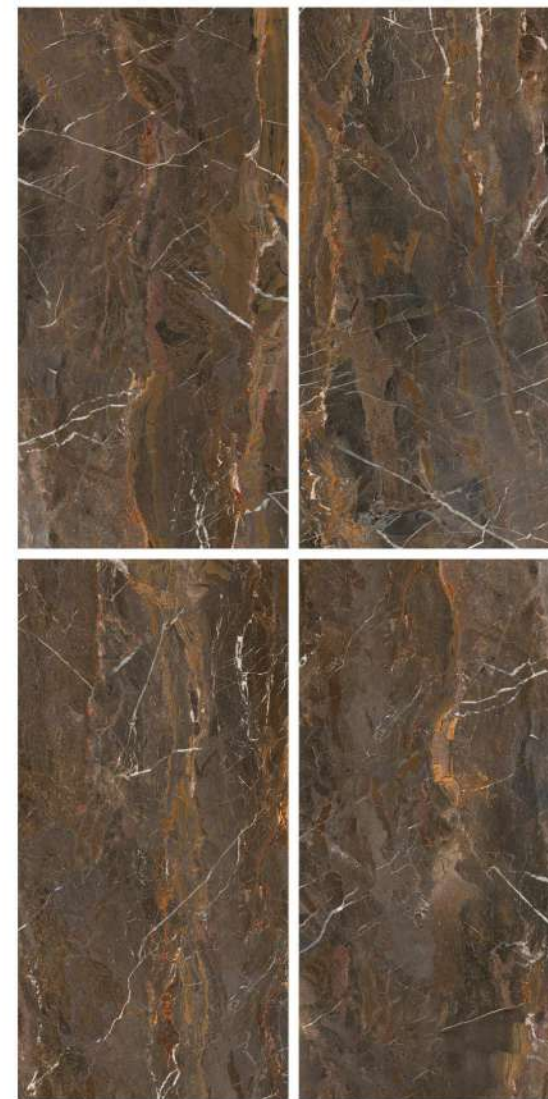

**GLAMOUR
GOLD**

Finish | High Gloss
Random | 4 Faces