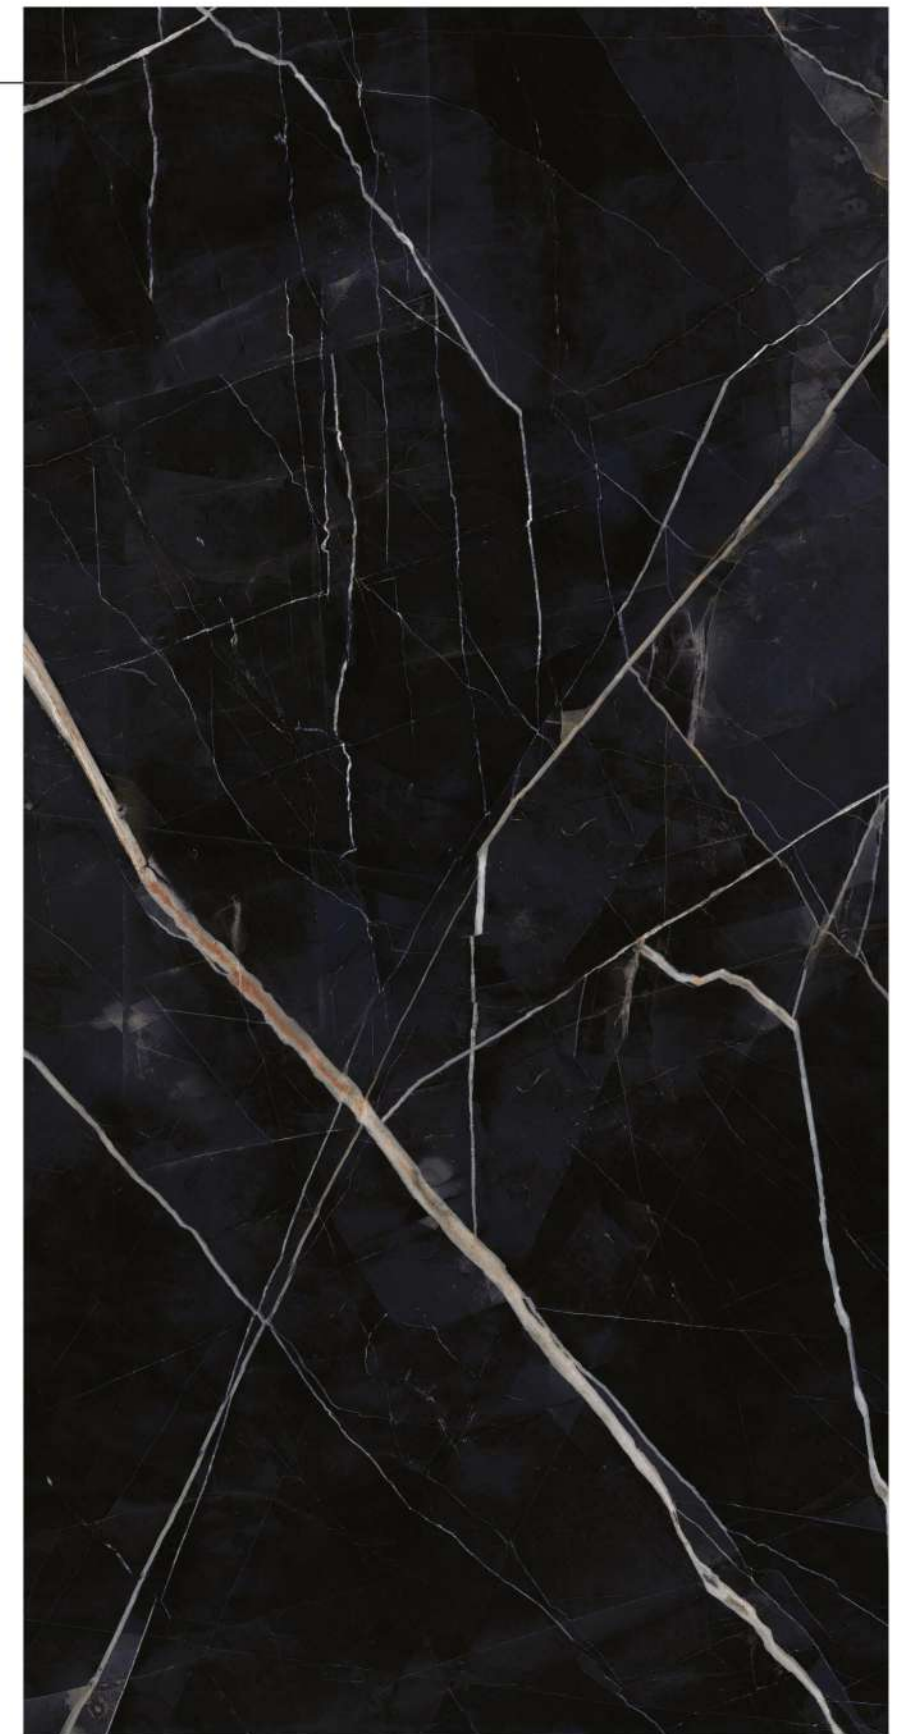

MARBLE TOUCH
next level slab

**BLUZEE
SAGE**

Finish | High Gloss
Random | 3 Faces

MARBLE TOUCH
next level slab

**CALACATA
DENIM**

Finish | High Gloss
Random | 4 Faces

800x1600MM | 32"X64"

MARBLE TOUCH
next level slab