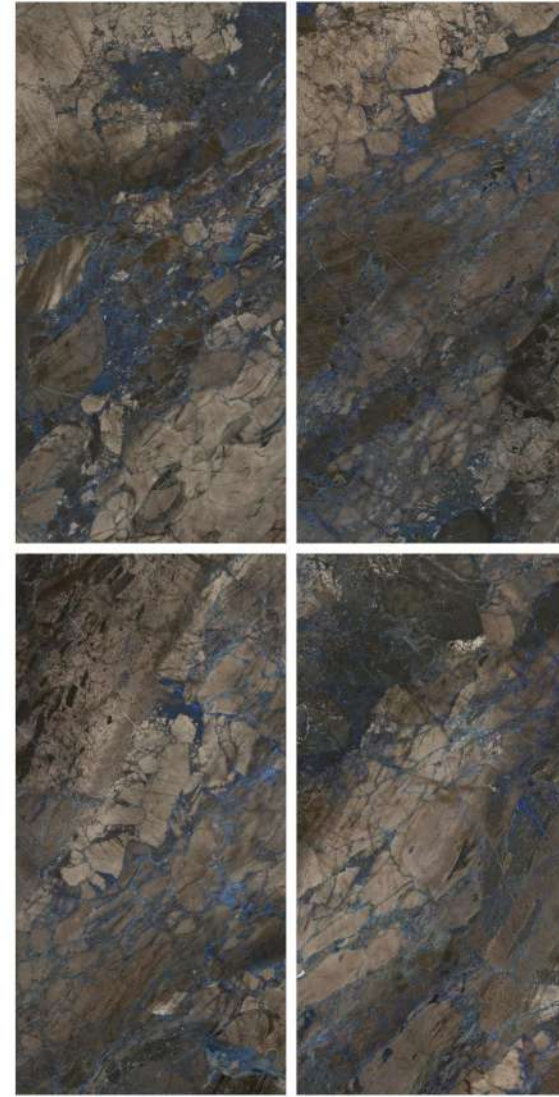

800x1600MM | 32"X64"

MARBLE TOUCH
next level slab

**DRAGO
BLUE**

Finish | High Gloss
Random | 4 Faces