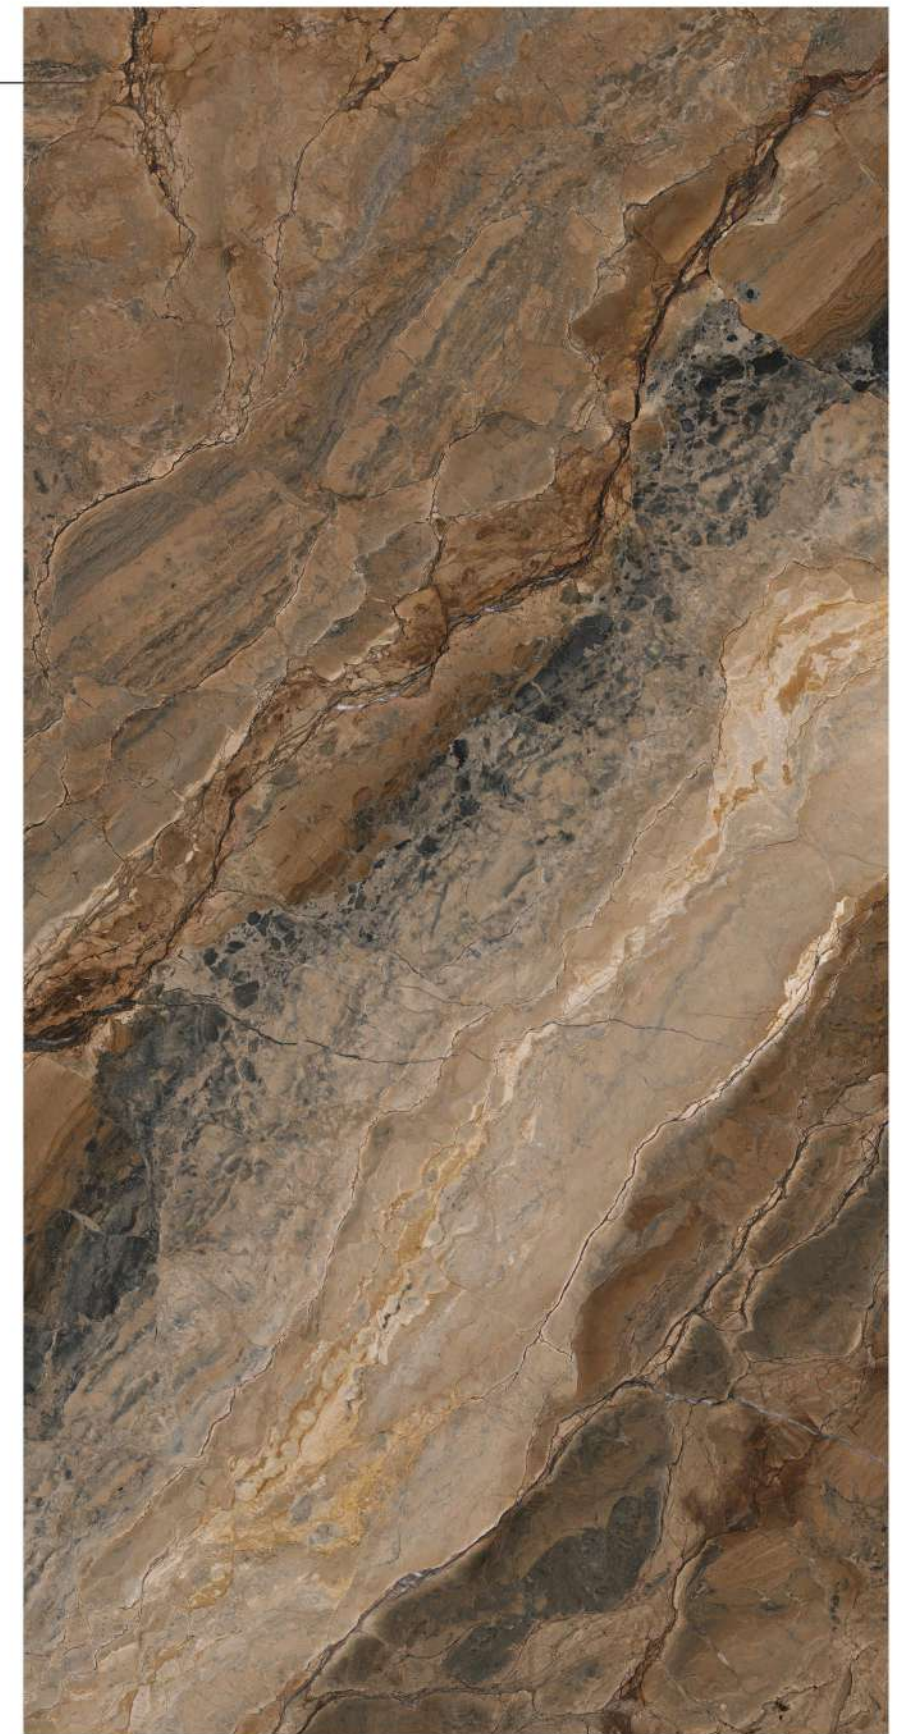

**EAGLE
BROWN**

Finish | High Gloss
Random | 4 Faces