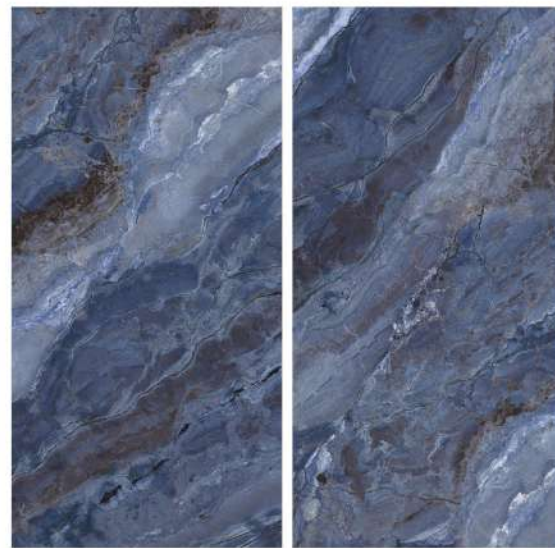

Finish | High Gloss
Random | 4 Faces

800x1600MM | 32"X64"

MARBLE TOUCH
next level slab

**DRAGO
BLUE**

Finish | High Gloss
Random | 4 Faces

800x1600MM | 32"X64"

MARBLE TOUCH
next level slab

**EAGLE
BLUE**