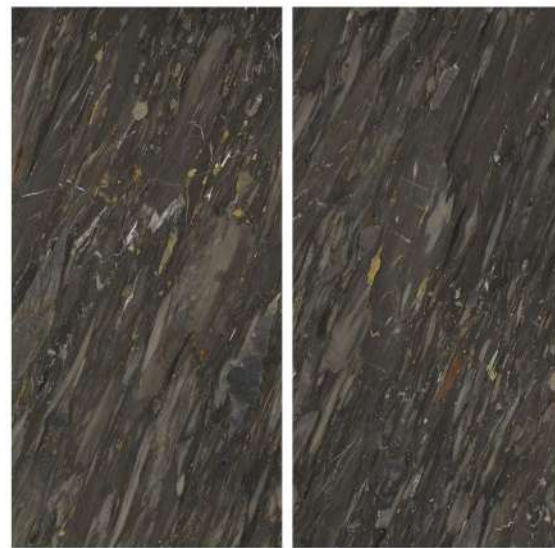

MARBLE TOUCH
next level slab

**AVOCADO
BRONZE**

Finish | High Gloss
Random | 4 Faces

**DESIGN
ANY PIECE
OF FURNITURE**

① ALASKA WHITE

① ALASKA WHITE

←
800X1600MM

800x1600MM | 32"X64"

MARBLE TOUCH
next level slab

**BLUZEE
SAGE**

Finish | High Gloss
Random | 3 Faces

MARBLE TOUCH
next level slab

**CALACATA
DENIM**

Finish | High Gloss
Random | 4 Faces

800x1600MM | 32"X64"

MARBLE TOUCH
next level slab