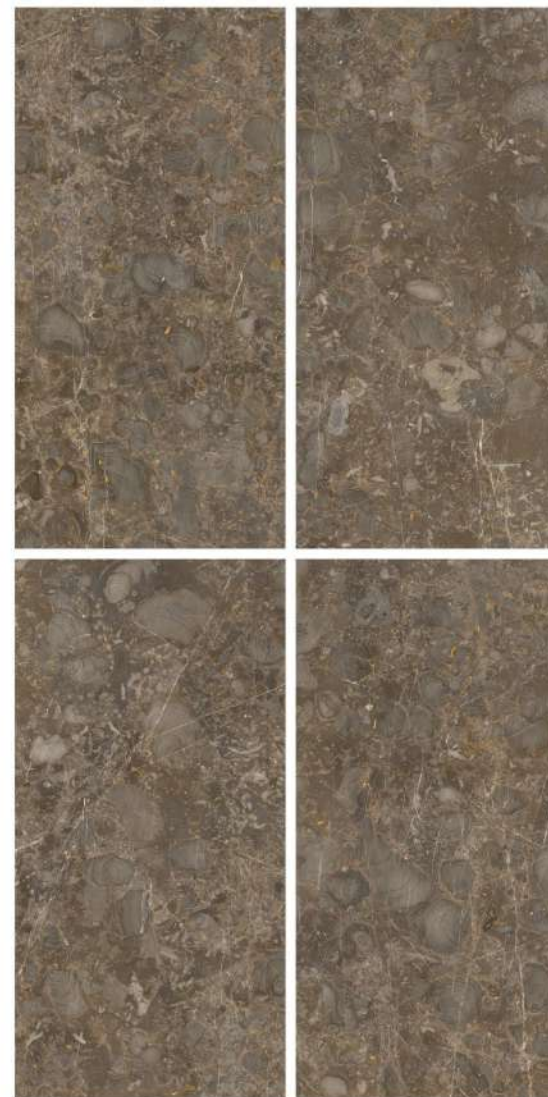

Finish | High Gloss
Random | 4 Faces

MARBLE TOUCH
next level slab

**SILVER
TRAVERTINE NERO**

Finish | High Gloss
Random | 4 Faces

MARBLE TOUCH
next level slab

**TITANIO
DENIM**

Finish | High Gloss
Random | 4 Faces

MARBLE TOUCH
next level slab

**TITANIO
GOLD**

Finish | High Gloss
Random | 4 Faces

800x1600MM | 32"x64"

MARBLE TOUCH
next level slab

**VALCANO
BIANCO**

Finish | High Gloss
Random | 3 Faces

ASTRIO TILES